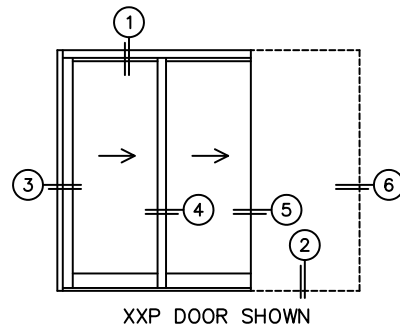

**C**(POCKET WIDTH)

**D**(NET FRAME WIDTH)

NOTES:

(USE RULER TO SCALE DIMENSIONS IN INCHES)

SCALE: 1/4

\*CAUTION: WHEN CONSTRUCTING POCKET NOTE THAT DAYLIGHT WIDTH DOES NOT INCLUDE 1" SET BACK FOR POST INTERLOCKER.