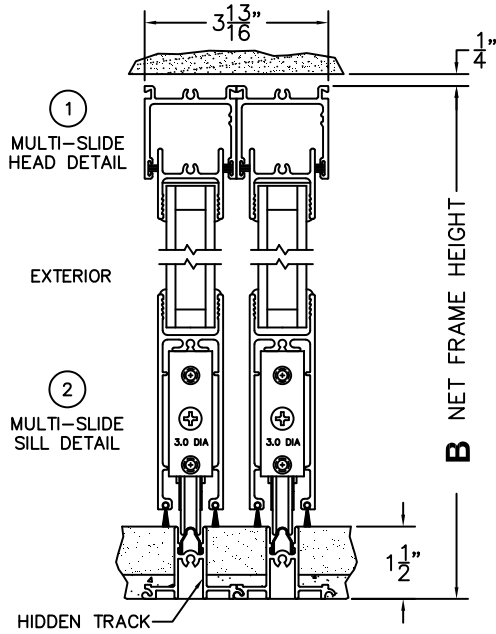

**C**(POCKET WIDTH)

**D**(NET FRAME WIDTH)

NOTES:

(USE RULER TO SCALE DIMENSIONS IN INCHES)

SCALE: 1/4

\*CAUTION: WHEN CONSTRUCTING POCKET NOTE THAT DAYLIGHT WIDTH DOES NOT INCLUDE 1" SET BACK FOR POST INTERLOCKER.