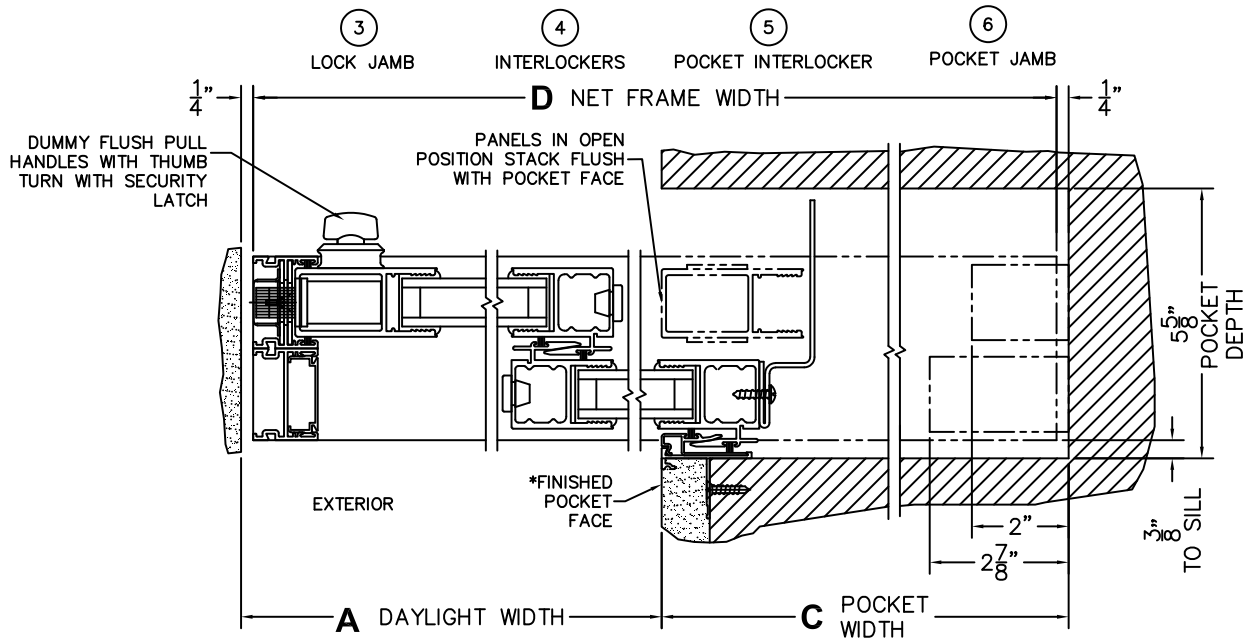

**C**(POCKET WIDTH)

**D**(NET FRAME WIDTH)

NOTES:

(USE RULER TO SCALE DIMENSIONS IN INCHES)

SCALE: 1/4

\*CAUTION: WHEN CONSTRUCTING POCKET NOTE THAT DAYLIGHT WIDTH DOES NOT INCLUDE 1" SET BACK FOR POST INTERLOCKER.