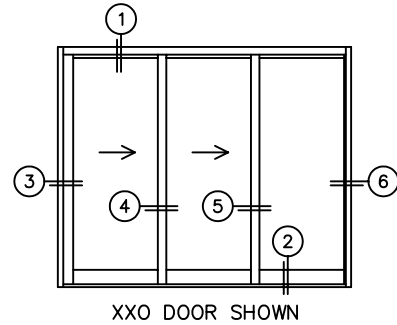

FLEETWOOD
WINDOWS & DOORS
FleetwoodUSA.com

NORWOOD 3050
XXO STANDARD CONFIGURATION
HIDDEN TRACK WITH SCREENS

ORDER NO.:

ITEM NO.:

SCALE: 1/4

REQUIRED DEALER INFO.

A(NET FRAME WIDTH)

B(NET FRAME HEIGHT)

NOTES:

FLEETWOOD
WINDOWS & DOORS
FleetwoodUSA.com

NORWOOD 3050

XXO STANDARD CONFIGURATION
HIDDEN TRACK WITH SCREENS

ORDER NO.:

ITEM NO.:

SCALE: 1/4

EQUAL GLASS (NON-FLUSH STACK): PANELS IN OPEN POSITION