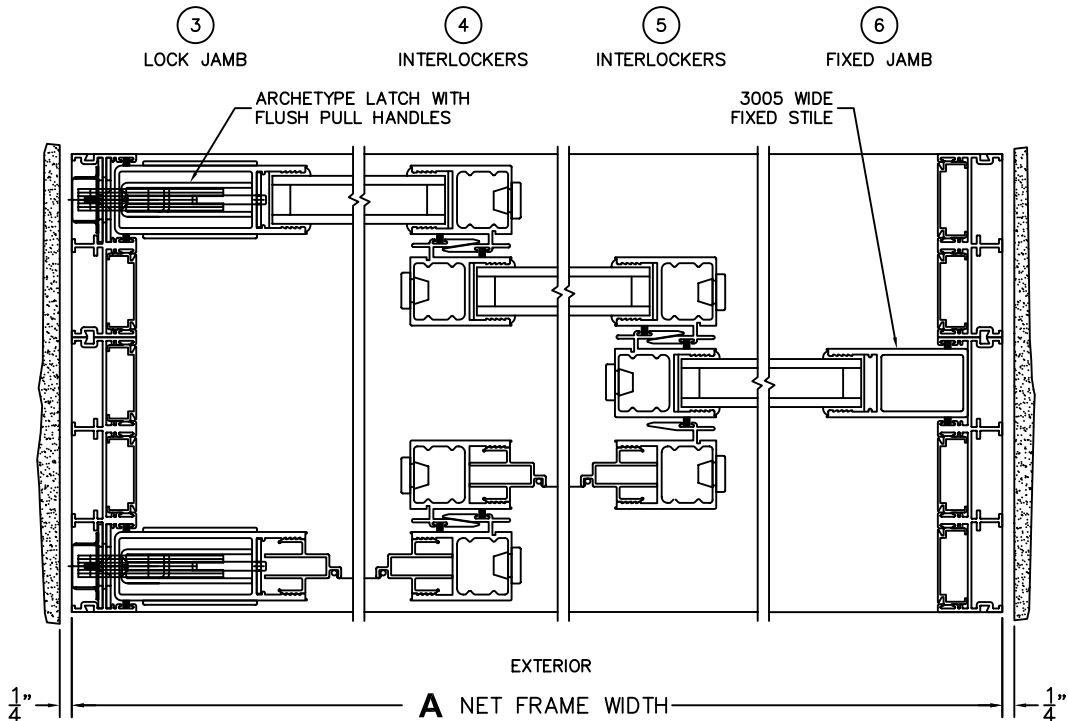

FLEETWOOD
WINDOWS & DOORS
FleetwoodUSA.com

NORWOOD 3050
XXO STANDARD CONFIGURATION
HIDDEN TRACK WITH SCREENS

ORDER NO.:

ITEM NO.:

SCALE: 1/4

REQUIRED DEALER INFO.

A(NET FRAME WIDTH)

B(NET FRAME HEIGHT)

NOTES:

FLEETWOOD
WINDOWS & DOORS
FleetwoodUSA.com

NORWOOD 3050

XXO STANDARD CONFIGURATION
HIDDEN TRACK WITH SCREENS

ORDER NO.:

ITEM NO.:

SCALE: 1/4

EQUAL GLASS (NON-FLUSH STACK): PANELS IN OPEN POSITION