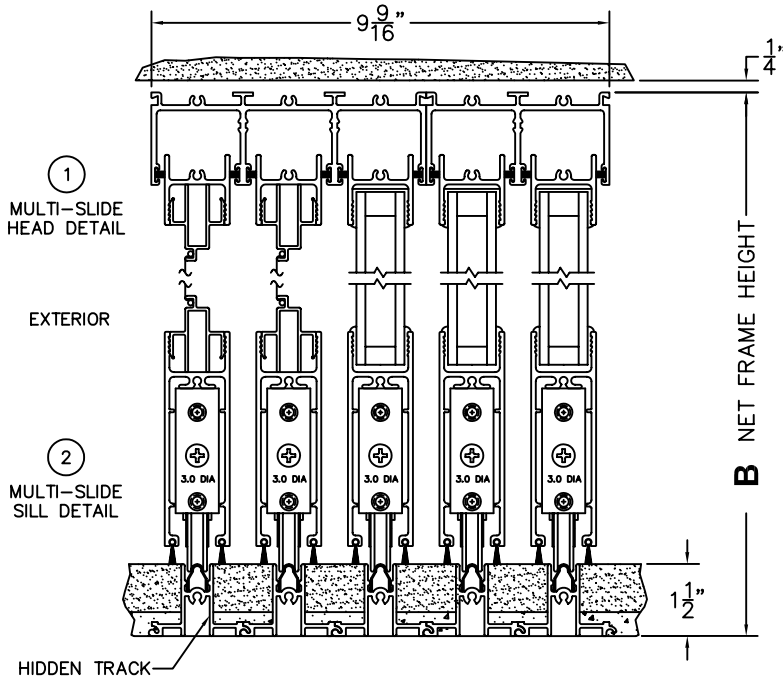

FLEETWOOD
WINDOWS & DOORS
FleetwoodUSA.com

NORWOOD 3050
XXO STANDARD CONFIGURATION
HIDDEN TRACK WITH SCREENS

ORDER NO.:

ITEM NO.:

SCALE: 1/4

REQUIRED DEALER INFO.

A(NET FRAME WIDTH)

B(NET FRAME HEIGHT)

NOTES:

FLEETWOOD
WINDOWS & DOORS
FleetwoodUSA.com

NORWOOD 3050

XXO STANDARD CONFIGURATION
HIDDEN TRACK WITH SCREENS

ORDER NO.:

ITEM NO.:

SCALE: 1/4

EQUAL GLASS (NON-FLUSH STACK): PANELS IN OPEN POSITION