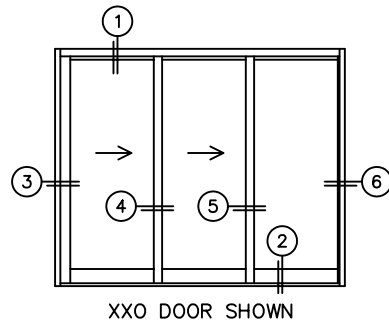

FLEETWOOD
WINDOWS & DOORS
FleetwoodUSA.com

NORWOOD 3050

XXO STANDARD CONFIGURATION
HIDDEN TRACK NO SCREENS

ORDER NO.:

ITEM NO.:

REQUIRED DEALER INFO.

A (NET FRAME WIDTH)

B (NET FRAME HEIGHT)

NOTES:

SCALE: 1/4

FLEETWOOD
WINDOWS & DOORS
FleetwoodUSA.com

NORWOOD 3050

XXO STANDARD CONFIGURATION
HIDDEN TRACK NO SCREENS

ORDER NO.:

ITEM NO.:

SCALE: 1/4

EQUAL GLASS: DOOR SHOWN IN OPEN POSITION