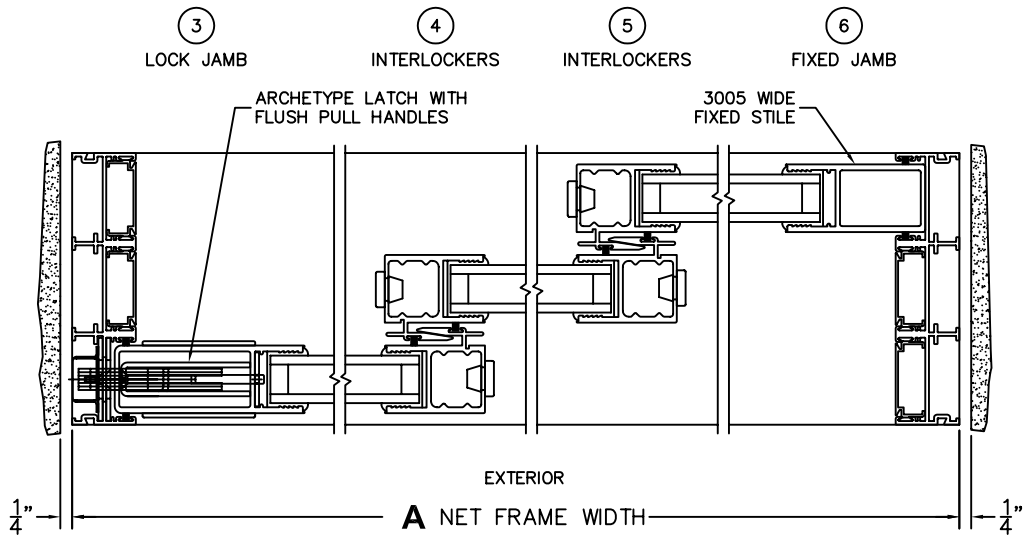

FLEETWOOD
WINDOWS & DOORS
FleetwoodUSA.com

NORWOOD 3050

XXO STANDARD CONFIGURATION
HIDDEN TRACK NO SCREENS

ORDER NO.:

ITEM NO.:

REQUIRED DEALER INFO.

A (NET FRAME WIDTH)

B (NET FRAME HEIGHT)

NOTES:

SCALE: 1/4

FLEETWOOD
WINDOWS & DOORS
FleetwoodUSA.com

NORWOOD 3050

XXO STANDARD CONFIGURATION
HIDDEN TRACK NO SCREENS

ORDER NO.:

ITEM NO.:

SCALE: 1/4

EQUAL GLASS: DOOR SHOWN IN OPEN POSITION