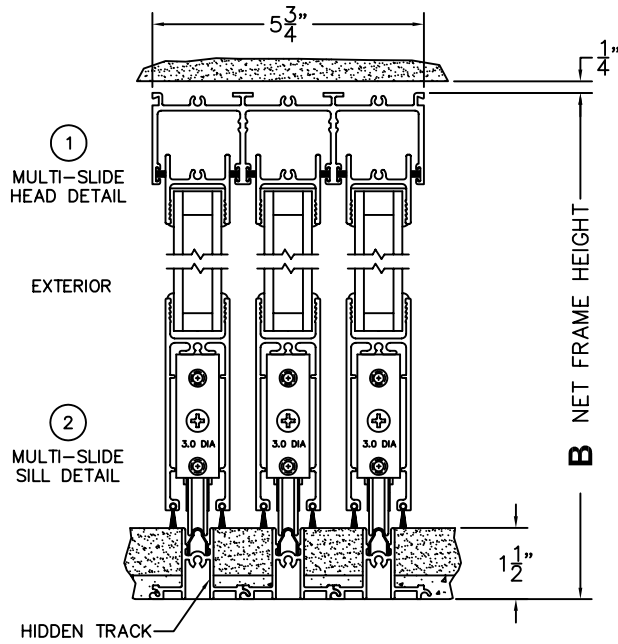

NOTES:

SCALE: 1/4

FLEETWOOD
WINDOWS & DOORS
FleetwoodUSA.com

NORWOOD 3050

XXO STANDARD CONFIGURATION
HIDDEN TRACK NO SCREENS

ORDER NO.:

ITEM NO.:

SCALE: 1/4

EQUAL GLASS: DOOR SHOWN IN OPEN POSITION