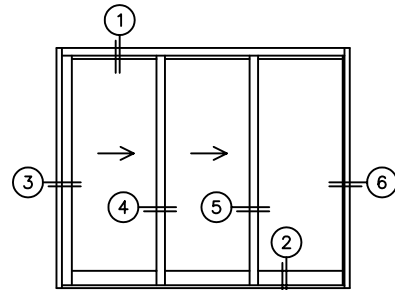

FLEETWOOD
WINDOWS & DOORS
FleetwoodUSA.com

NORWOOD 3050
XXO CUSTOM CONFIGURATION
HIDDEN TRACK NO SCREENS

ORDER NO.:

ITEM NO.:

SCALE: 1/4

REQUIRED DEALER INFO.

A(NET FRAME WIDTH)

B(NET FRAME HEIGHT)

NOTES:

XXO DOOR SHOWN

FLEETWOOD
WINDOWS & DOORS
FleetwoodUSA.com

NORWOOD 3050
XXO CUSTOM CONFIGURATION
HIDDEN TRACK NO SCREENS

ORDER NO.:

ITEM NO.:

SCALE: 1/4

FLUSH STACK: DOOR SHOWN IN OPEN POSITION