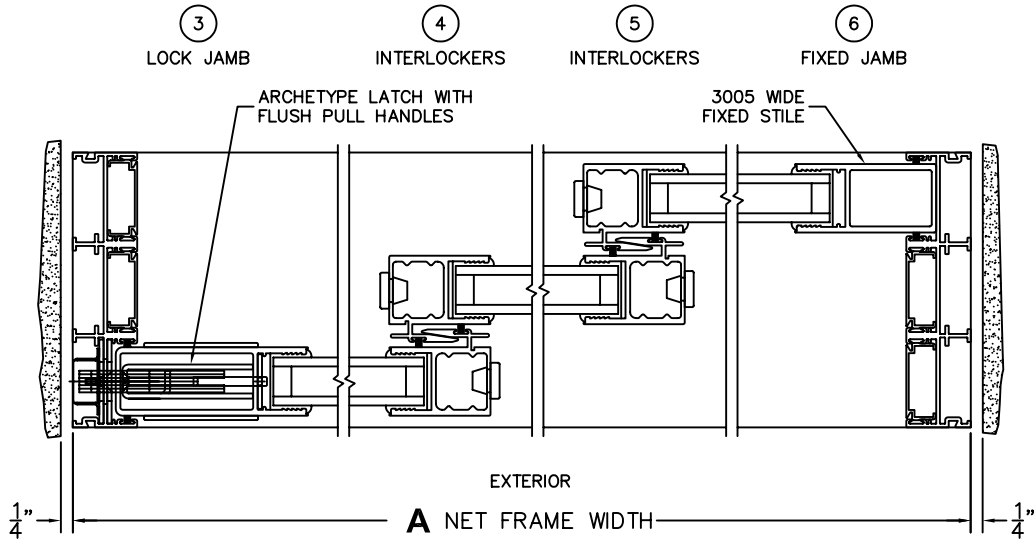

FLEETWOOD
WINDOWS & DOORS
FleetwoodUSA.com

NORWOOD 3050
XXO CUSTOM CONFIGURATION
HIDDEN TRACK NO SCREENS

ORDER NO.:

ITEM NO.:

SCALE: 1/4

REQUIRED DEALER INFO.

A(NET FRAME WIDTH)

B(NET FRAME HEIGHT)

NOTES:

XXO DOOR SHOWN

FLEETWOOD
WINDOWS & DOORS
FleetwoodUSA.com

NORWOOD 3050
XXO CUSTOM CONFIGURATION
HIDDEN TRACK NO SCREENS

ORDER NO.:

ITEM NO.:

SCALE: 1/4

FLUSH STACK: DOOR SHOWN IN OPEN POSITION