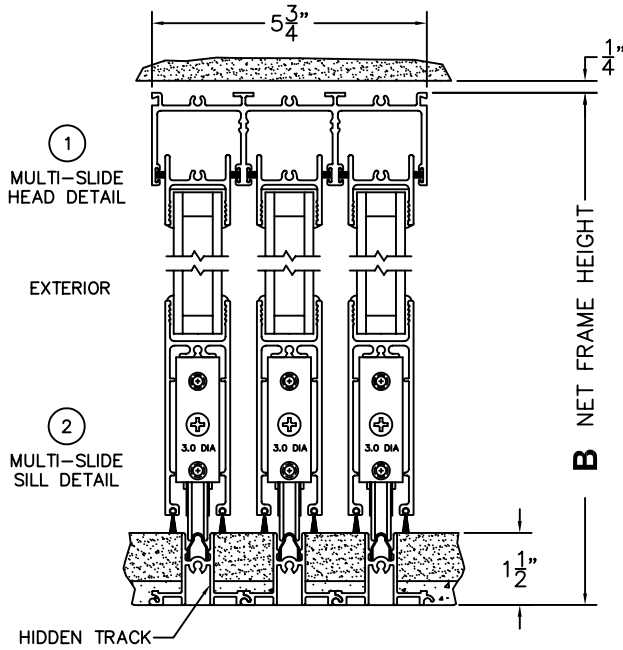

FLEETWOOD
WINDOWS & DOORS
FleetwoodUSA.com

NORWOOD 3050
XXO CUSTOM CONFIGURATION
HIDDEN TRACK NO SCREENS

ORDER NO.:

ITEM NO.:

SCALE: 1/4

REQUIRED DEALER INFO.

A(NET FRAME WIDTH)

B(NET FRAME HEIGHT)

NOTES:

XXO DOOR SHOWN

FLEETWOOD
WINDOWS & DOORS
FleetwoodUSA.com

NORWOOD 3050
XXO CUSTOM CONFIGURATION
HIDDEN TRACK NO SCREENS

ORDER NO.:

ITEM NO.:

SCALE: 1/4

FLUSH STACK: DOOR SHOWN IN OPEN POSITION