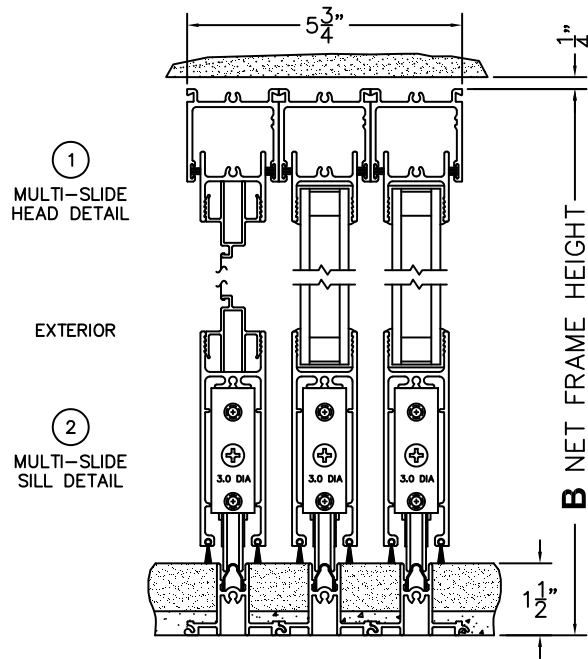

**NORWOOD 3050**  
XXIX STANDARD CONFIGURATION  
WITH SCREENS

ORDER NO.:

ITEM NO.:

REQUIRED DEALER INFO.

**A** (NET FRAME WIDTH)

**B** (NET FRAME HEIGHT)

NOTES:

(USE RULER TO SCALE DIMENSIONS IN INCHES)

SCALE: 1/4

XXIX DOOR SHOWN

③ LOCK JAMB

④ INTERLOCKERS

⑤ MEETING STILES

⑥ INTERLOCKERS

⑦ LOCK JAMB