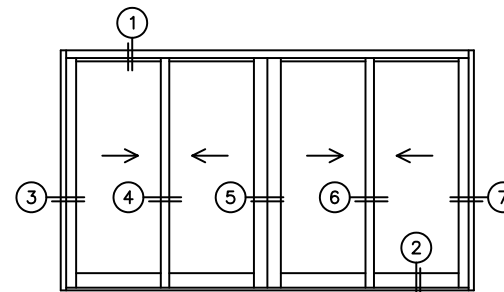

**NORWOOD 3050**  
XXIX STANDARD CONFIGURATION  
WITH SCREENS

ORDER NO.:

ITEM NO.:

REQUIRED DEALER INFO.

**A** (NET FRAME WIDTH)

**B** (NET FRAME HEIGHT)

NOTES:

(USE RULER TO SCALE DIMENSIONS IN INCHES)

SCALE: 1/4

XXIX DOOR SHOWN

③ LOCK JAMB

④ INTERLOCKERS

⑤ MEETING STILES

⑥ INTERLOCKERS

⑦ LOCK JAMB