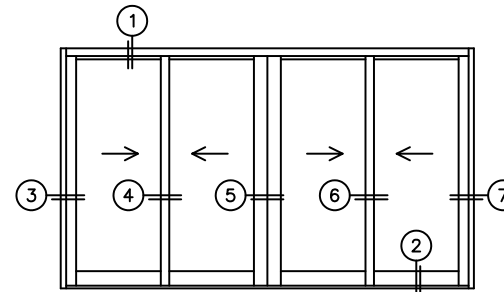

**NORWOOD 3050**  
XXIX STANDARD CONFIGURATION  
WITH SCREENS

ORDER NO.:

ITEM NO.:

REQUIRED DEALER INFO.

**A**(NET FRAME WIDTH)

**B**(NET FRAME HEIGHT)

NOTES:

(USE RULER TO SCALE DIMENSIONS IN INCHES)

SCALE: 1/4

XXIX DOOR SHOWN

3  
LOCK JAMB

4  
INTERLOCKERS

5  
MEETING STILES

6  
INTERLOCKERS

7  
LOCK JAMB

FLUSH PULL HARDWARE  
WITH SECURITY LATCH