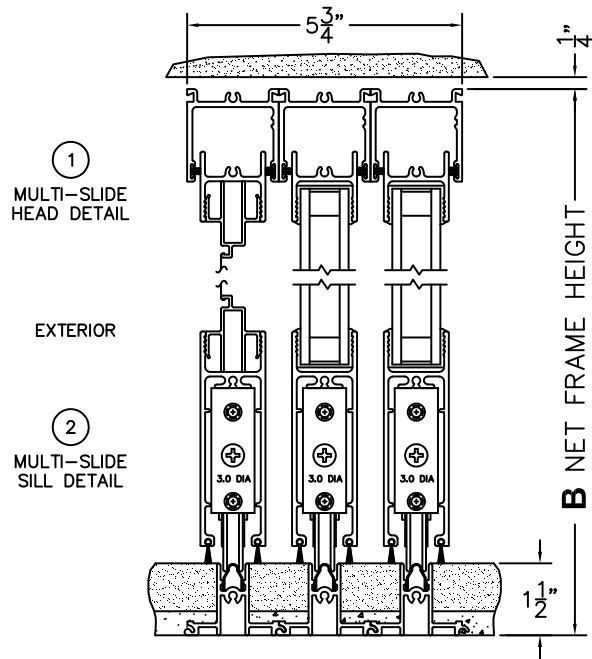

**NORWOOD 3050**  
XXIX STANDARD CONFIGURATION  
WITH SCREENS

ORDER NO.:

ITEM NO.:

REQUIRED DEALER INFO.

**A**(NET FRAME WIDTH)

**B**(NET FRAME HEIGHT)

NOTES:

(USE RULER TO SCALE DIMENSIONS IN INCHES)

SCALE: 1/4

XXIX DOOR SHOWN

3  
LOCK JAMB

4  
INTERLOCKERS

5  
MEETING STILES

6  
INTERLOCKERS

7  
LOCK JAMB

FLUSH PULL HARDWARE  
WITH SECURITY LATCH