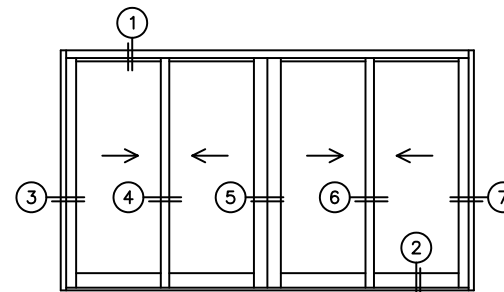

FLEETWOOD
WINDOWS & DOORS
FleetwoodUSA.com

NORWOOD 3050

XXIX STANDARD CONFIGURATION
WITH SCREENS

ORDER NO.:

ITEM NO.:

REQUIRED DEALER INFO.

A (NET FRAME WIDTH)

B (NET FRAME HEIGHT)

NOTES:

(USE RULER TO SCALE DIMENSIONS IN INCHES)

SCALE: 1/4

XXIX DOOR SHOWN

3 LOCK JAMB

4 INTERLOCKERS

5 MEETING STILES

6 INTERLOCKERS

7 LOCK JAMB

ARCHETYPE LATCH WITH
FLUSH PULL HANDLES

EXTERIOR

A NET FRAME WIDTH