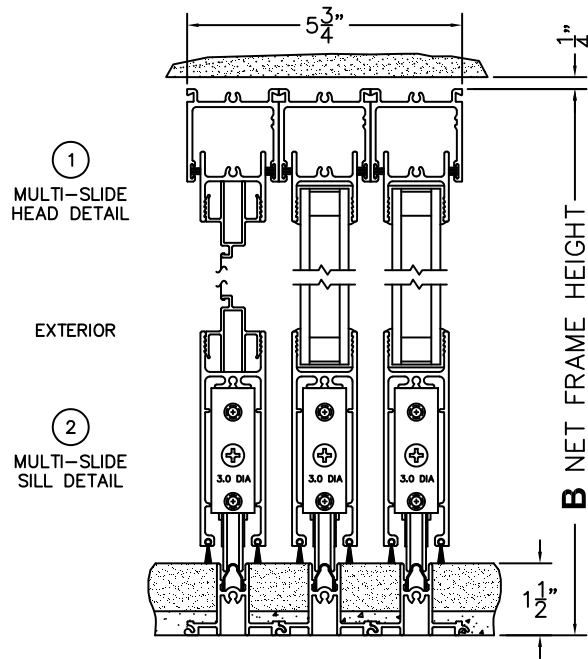

FLEETWOOD
WINDOWS & DOORS
FleetwoodUSA.com

NORWOOD 3050

XXIX STANDARD CONFIGURATION
WITH SCREENS

ORDER NO.:

ITEM NO.:

REQUIRED DEALER INFO.

A (NET FRAME WIDTH)

B (NET FRAME HEIGHT)

NOTES:

(USE RULER TO SCALE DIMENSIONS IN INCHES)

SCALE: 1/4

XXIX DOOR SHOWN

3 LOCK JAMB

4 INTERLOCKERS

5 MEETING STILES

6 INTERLOCKERS

7 LOCK JAMB

ARCHETYPE LATCH WITH
FLUSH PULL HANDLES

EXTERIOR

A NET FRAME WIDTH