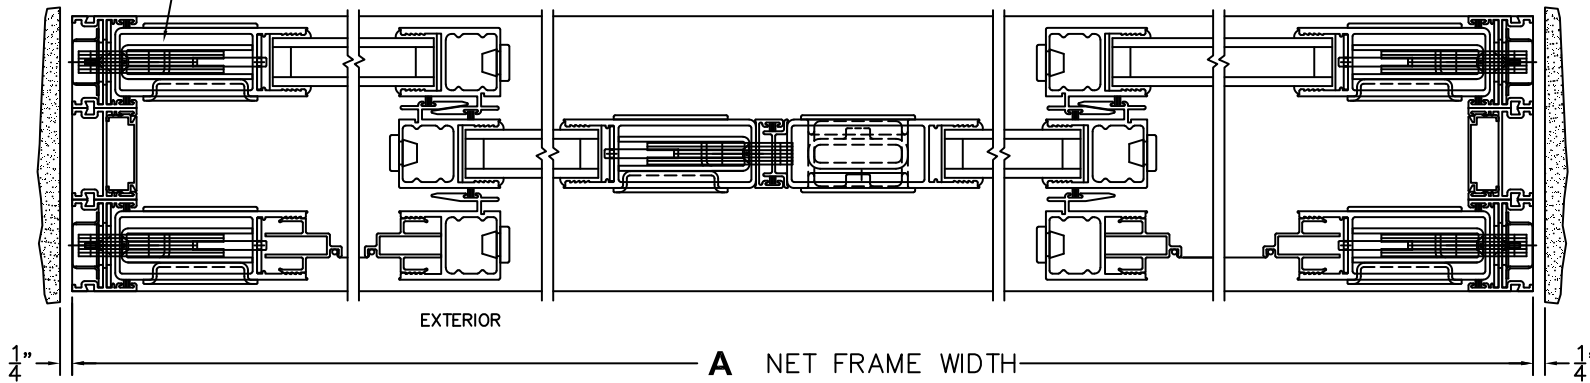

NOTES:

(USE RULER TO SCALE DIMENSIONS IN INCHES)

SCALE: 1/4

XXIX DOOR SHOWN

3 LOCK JAMB

4 INTERLOCKERS

5 MEETING STILES

6 INTERLOCKERS

7 LOCK JAMB

ARCHETYPE LATCH WITH
FLUSH PULL HANDLES

EXTERIOR

A NET FRAME WIDTH