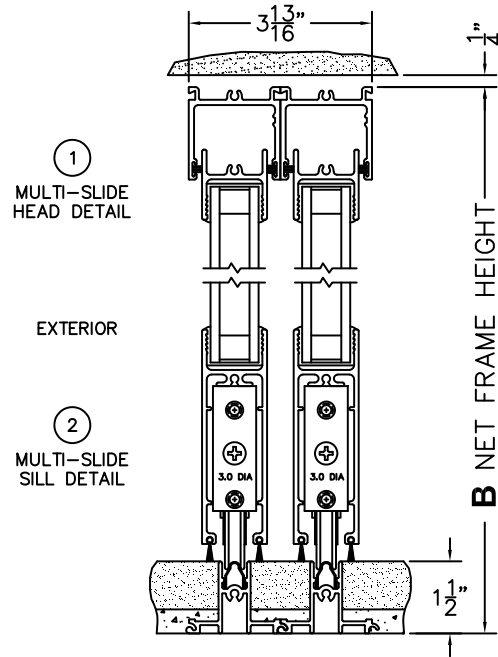

FLEETWOOD
WINDOWS & DOORS
FleetwoodUSA.com

NORWOOD 3050

XXIXX CUSTOM CONFIGURATION
NO SCREENS

ORDER NO.:

ITEM NO.:

REQUIRED DEALER INFO.

A(NET FRAME WIDTH)

B(NET FRAME HEIGHT)

NOTES:

(USE RULER TO SCALE DIMENSIONS IN INCHES)

SCALE: 1/4

XXIXX DOOR SHOWN