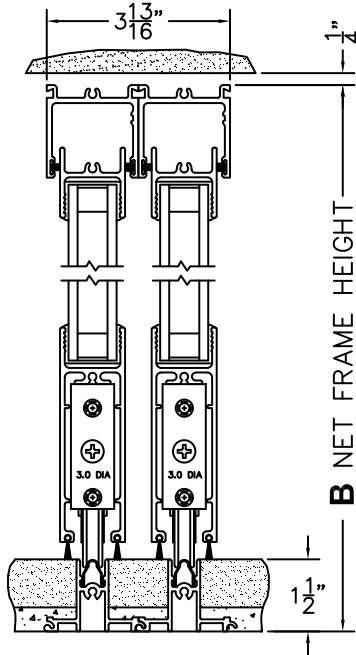

FLEETWOOD
WINDOWS & DOORS
FleetwoodUSA.com

NORWOOD 3050
XXIXX CUSTOM CONFIGURATION
NO SCREENS

ORDER NO.:

ITEM NO.:

REQUIRED DEALER INFO.

A(NET FRAME WIDTH)

B(NET FRAME HEIGHT)

NOTES:

(USE RULER TO SCALE DIMENSIONS IN INCHES)

SCALE: 1/4

①
MULTI-SLIDE
HEAD DETAIL

EXTERIOR

②
MULTI-SLIDE
SILL DETAIL

XXIXX DOOR SHOWN

③
LOCK JAMB

④
INTERLOCKERS