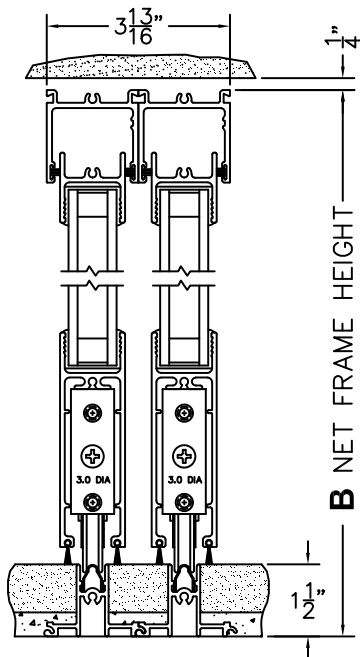

# NORWOOD 3050

XXIXX CUSTOM CONFIGURATION  
NO SCREENS

ORDER NO.:

ITEM NO.:

REQUIRED DEALER INFO.

**A**(NET FRAME WIDTH)

**B**(NET FRAME HEIGHT)

(USE RULER TO SCALE DIMENSIONS IN INCHES)

SCALE: 1/4

①  
MULTI-SLIDE  
HEAD DETAIL

EXTERIOR

②  
MULTI-SLIDE  
SILL DETAIL

NOTES:

XXIXX DOOR SHOWN

③  
LOCK JAMB

④  
INTERLOCKERS