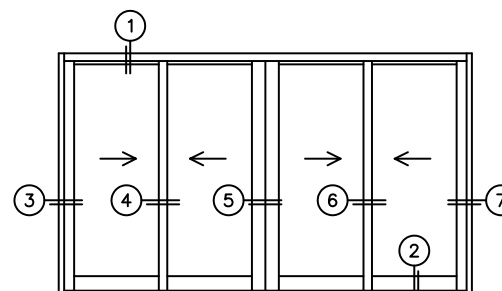

SCALE: 1/4

①  
MULTI-SLIDE  
HEAD DETAIL

EXTERIOR

②  
MULTI-SLIDE  
SILL DETAIL

NOTES:

XXIXX DOOR SHOWN

③  
LOCK JAMB

④  
INTERLOCKERS

⑤  
MEETING STILES

⑥  
INTERLOCKERS

⑦  
LOCK JAMB

FLUSH PULL HANDLES  
WITH THUMB TURN AND  
SECURITY LATCH