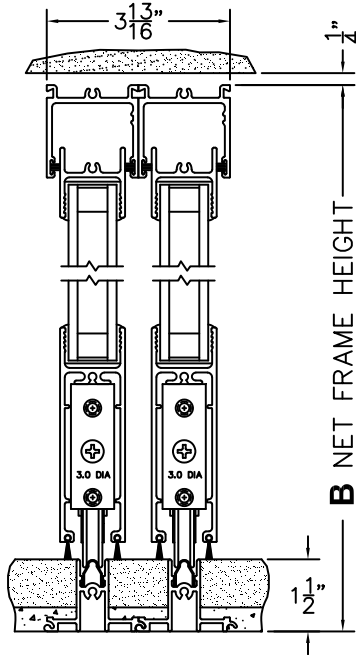

**FLEETWOOD**  
WINDOWS & DOORS  
FleetwoodUSA.com

**NORWOOD 3050**  
XXIXX STANDARD CONFIGURATION  
NO SCREENS

ORDER NO.:

ITEM NO.:

REQUIRED DEALER INFO.

**A**(NET FRAME WIDTH)

**B**(NET FRAME HEIGHT)

NOTES:

(USE RULER TO SCALE DIMENSIONS IN INCHES)

SCALE: 1/4

①  
MULTI-SLIDE  
HEAD DETAIL

EXTERIOR

②  
MULTI-SLIDE  
SILL DETAIL

XXIXX DOOR SHOWN

③  
LOCK JAMB

④  
INTERLOCKERS

⑤  
MEETING STILES

⑥  
INTERLOCKERS

⑦  
LOCK JAMB

ARCHETYPE LATCH WITH  
FLUSH PULL HANDLES