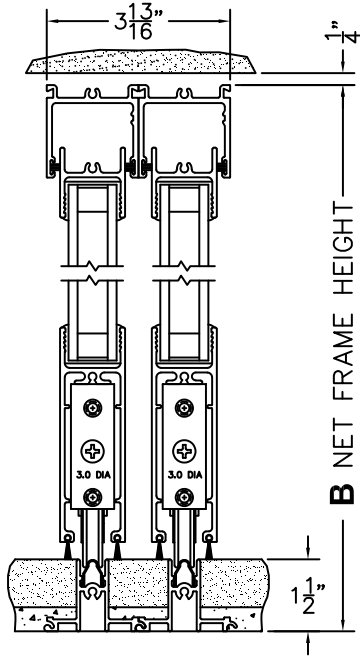

FLEETWOOD
WINDOWS & DOORS
FleetwoodUSA.com

NORWOOD 3050
XXIXX STANDARD CONFIGURATION
NO SCREENS

ORDER NO.:

ITEM NO.:

REQUIRED DEALER INFO.

A(NET FRAME WIDTH)

B(NET FRAME HEIGHT)

NOTES:

(USE RULER TO SCALE DIMENSIONS IN INCHES)

SCALE: 1/4

①
MULTI-SLIDE
HEAD DETAIL

EXTERIOR

②
MULTI-SLIDE
SILL DETAIL

XXIXX DOOR SHOWN

③
LOCK JAMB

④
INTERLOCKERS