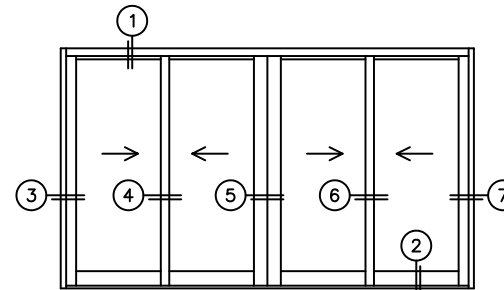

FLEETWOOD
WINDOWS & DOORS
FleetwoodUSA.com

NORWOOD 3050
XXIXX STANDARD CONFIGURATION
NO SCREENS

ORDER NO.:

ITEM NO.:

REQUIRED DEALER INFO.

A(NET FRAME WIDTH)

B(NET FRAME HEIGHT)

NOTES:

(USE RULER TO SCALE DIMENSIONS IN INCHES)

SCALE: 1/4

①
MULTI-SLIDE
HEAD DETAIL

EXTERIOR

②
MULTI-SLIDE
SILL DETAIL

XXIXX DOOR SHOWN

③
LOCK JAMB

④
INTERLOCKERS