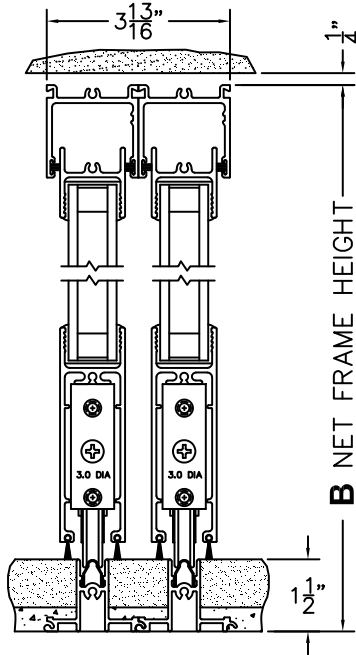

NOTES:

(USE RULER TO SCALE DIMENSIONS IN INCHES)

SCALE: 1/4

①
MULTI-SLIDE
HEAD DETAIL

EXTERIOR

②
MULTI-SLIDE
SILL DETAIL

XXIXX DOOR SHOWN

③
LOCK JAMB

④
INTERLOCKERS

⑤
MEETING STILES

⑥
INTERLOCKERS

⑦
LOCK JAMB

FLUSH PULL HANDLES
SECURITY LATCH AND
EXTERIOR CYLINDER