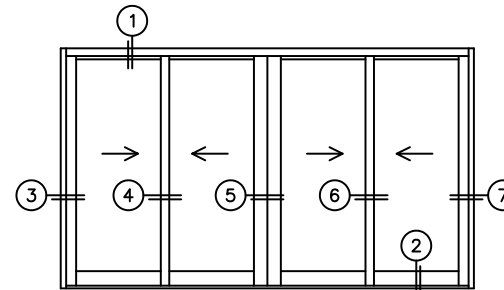

**FLEETWOOD**  
WINDOWS & DOORS  
FleetwoodUSA.com

**NORWOOD 3050**  
XXIXX STANDARD CONFIGURATION  
NO SCREENS

ORDER NO.:

ITEM NO.:

REQUIRED DEALER INFO.

**A**(NET FRAME WIDTH)

**B**(NET FRAME HEIGHT)

(USE RULER TO SCALE DIMENSIONS IN INCHES)

SCALE: 1/4

①  
MULTI-SLIDE  
HEAD DETAIL

EXTERIOR

②  
MULTI-SLIDE  
SILL DETAIL

XXIXX DOOR SHOWN

NOTES:

③  
LOCK JAMB

④  
INTERLOCKERS