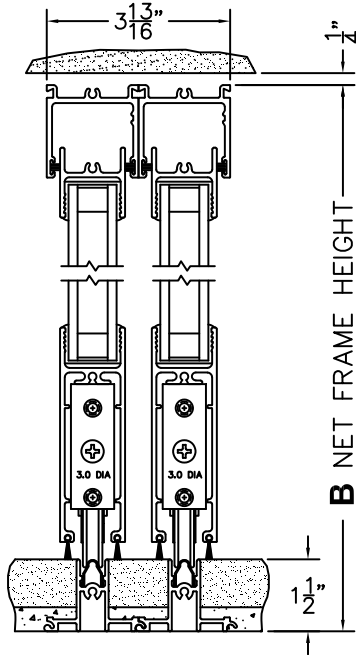

**FLEETWOOD**  
WINDOWS & DOORS  
FleetwoodUSA.com

**NORWOOD 3050**  
XXIXX STANDARD CONFIGURATION  
NO SCREENS

ORDER NO.:

ITEM NO.:

REQUIRED DEALER INFO.

**A**(NET FRAME WIDTH)

**B**(NET FRAME HEIGHT)

(USE RULER TO SCALE DIMENSIONS IN INCHES)

SCALE: 1/4

①  
MULTI-SLIDE  
HEAD DETAIL

EXTERIOR

②  
MULTI-SLIDE  
SILL DETAIL

XXIXX DOOR SHOWN

NOTES:

③  
LOCK JAMB

④  
INTERLOCKERS

⑤  
MEETING STILES

⑥  
INTERLOCKERS

⑦  
LOCK JAMB

ARCHETYPE LATCH WITH  
FLUSH PULL HANDLES