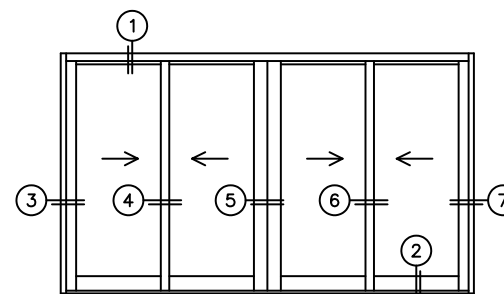

NORWOOD 3050
XXIXX CUSTOM CONFIGURATION
NO SCREENS

ORDER NO.:

ITEM NO.:

REQUIRED DEALER INFO.

A(NET FRAME WIDTH)

B(NET FRAME HEIGHT)

NOTES:

(USE RULER TO SCALE DIMENSIONS IN INCHES)

SCALE: 1/4

XXIXX DOOR SHOWN

③ LOCK JAMB

④ INTERLOCKERS

⑤ MEETING STILES

⑥ INTERLOCKERS

⑦ LOCK JAMB