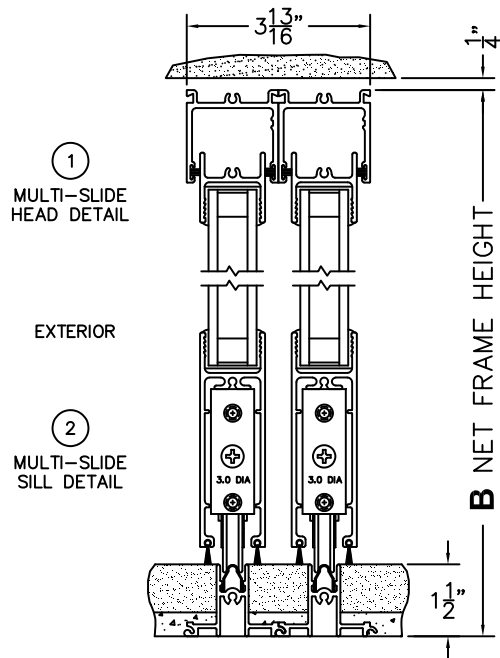

NORWOOD 3050
XXIXX CUSTOM CONFIGURATION
NO SCREENS

ORDER NO.:

ITEM NO.:

REQUIRED DEALER INFO.

A(NET FRAME WIDTH)

B(NET FRAME HEIGHT)

NOTES:

(USE RULER TO SCALE DIMENSIONS IN INCHES)

SCALE: 1/4

XXIXX DOOR SHOWN

③ LOCK JAMB

④ INTERLOCKERS

⑤ MEETING STILES

⑥ INTERLOCKERS

⑦ LOCK JAMB