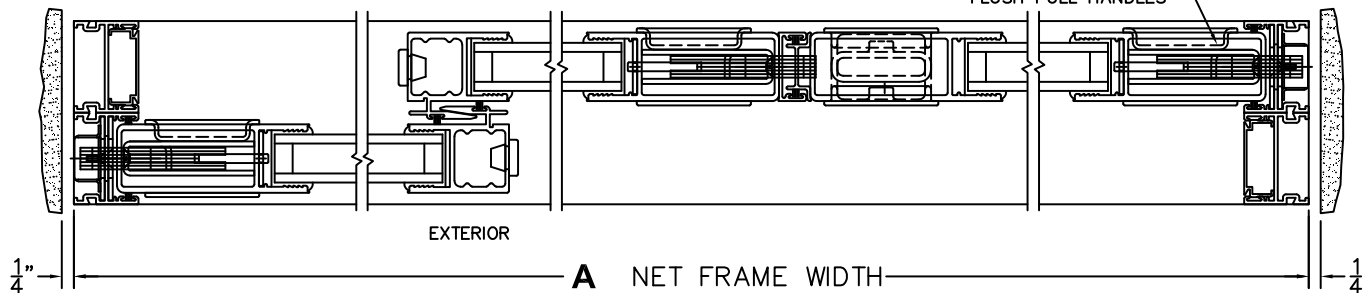

(USE RULER TO SCALE DIMENSIONS IN INCHES)

SCALE: 1/4

①
MULTI-SLIDE
HEAD DETAIL

EXTERIOR

②
MULTI-SLIDE
SILL DETAIL

XXIXX DOOR SHOWN

③
LOCK JAMB

④
INTERLOCKERS

⑤
MEETING STILES

⑥
LOCK JAMB

ARCHETYPE LATCH WITH
FLUSH PULL HANDLES

1/4"