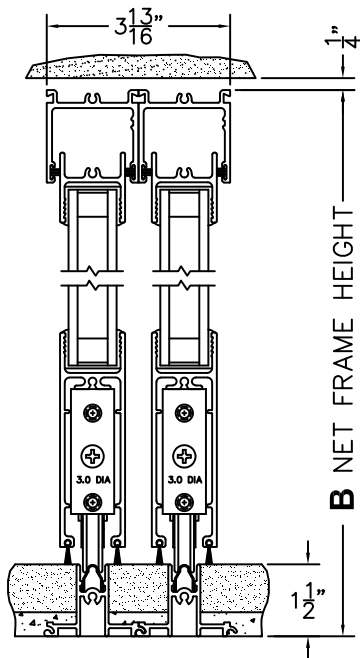

FLEETWOOD
WINDOWS & DOORS
FleetwoodUSA.com

NORWOOD 3050

XXIX STANDARD CONFIGURATION
NO SCREENS

ORDER NO.:

ITEM NO.:

REQUIRED DEALER INFO.

A(NET FRAME WIDTH)

B(NET FRAME HEIGHT)

(USE RULER TO SCALE DIMENSIONS IN INCHES)

SCALE: 1/4

①
MULTI-SLIDE
HEAD DETAIL

EXTERIOR

②
MULTI-SLIDE
SILL DETAIL

XXIXX DOOR SHOWN

③
LOCK JAMB

④
INTERLOCKERS

⑤
MEETING STILES

⑥
LOCK JAMB

ARCHETYPE LATCH WITH
FLUSH PULL HANDLES

1/4"