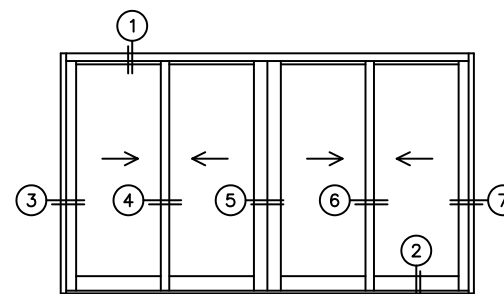

FLEETWOOD
WINDOWS & DOORS
FleetwoodUSA.com

NORWOOD 3050

XXIX STANDARD CONFIGURATION
NO SCREENS

ORDER NO.:

ITEM NO.:

REQUIRED DEALER INFO.

A(NET FRAME WIDTH)

B(NET FRAME HEIGHT)

(USE RULER TO SCALE DIMENSIONS IN INCHES)

SCALE: 1/4

①
MULTI-SLIDE
HEAD DETAIL

EXTERIOR

②
MULTI-SLIDE
SILL DETAIL

XXIXX DOOR SHOWN

③
LOCK JAMB

④
INTERLOCKERS

⑤
MEETING STILES

⑥
LOCK JAMB

ARCHETYPE LATCH WITH
FLUSH PULL HANDLES

1/4"