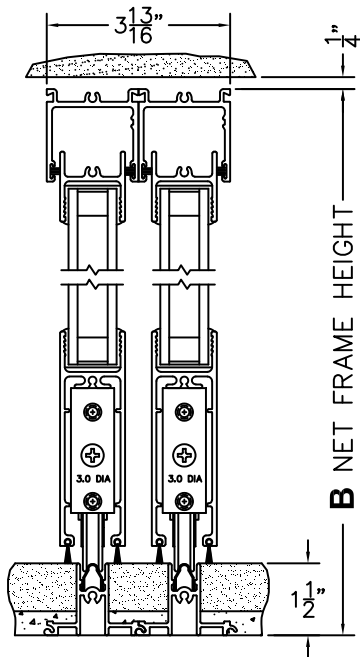

NOTES:

(USE RULER TO SCALE DIMENSIONS IN INCHES)

SCALE: 1/4

①
MULTI-SLIDE
HEAD DETAIL

EXTERIOR

②
MULTI-SLIDE
SILL DETAIL

XXIXX DOOR SHOWN

③
LOCK JAMB

④
INTERLOCKERS

⑤
MEETING STILES

⑥
LOCK JAMB

FLUSH PULL HARDWARE
WITH SECURITY LATCH