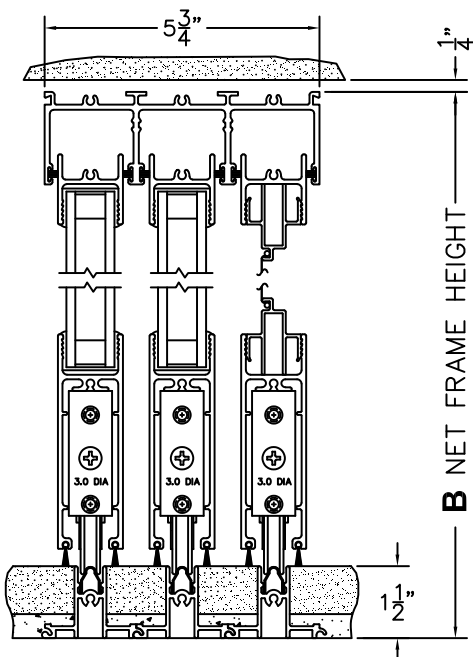

FLEETWOOD
WINDOWS & DOORS
FleetwoodUSA.com

NORWOOD 3050

XX CUSTOM CONFIGURATION
WITH SCREENS

ORDER NO.:

ITEM NO.:

REQUIRED DEALER INFO.

A (NET FRAME WIDTH)

B (NET FRAME HEIGHT)

(USE RULER TO SCALE DIMENSIONS IN INCHES)

SCALE: 1/4

①
MULTI-SLIDE
HEAD DETAIL

EXTERIOR

②
MULTI-SLIDE
SILL DETAIL

NOTES:

XX DOOR SHOWN

③
LOCK JAMB

④
INTERLOCKERS

⑤
LOCK JAMB