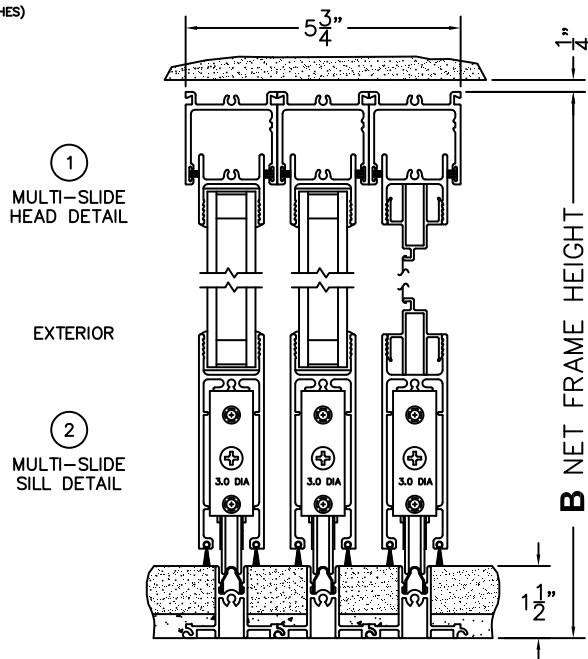

FLEETWOOD
WINDOWS & DOORS
FleetwoodUSA.com

NORWOOD 3050

XX STANDARD CONFIGURATION
WITH SCREENS

ORDER NO.:

ITEM NO.:

REQUIRED DEALER INFO.

A(NET FRAME WIDTH)

B(NET FRAME HEIGHT)

(USE RULER TO SCALE DIMENSIONS IN INCHES)

SCALE: 1/4

NOTES:

XX DOOR SHOWN

③ LOCK JAMB

④ INTERLOCKERS

⑤ LOCK JAMB