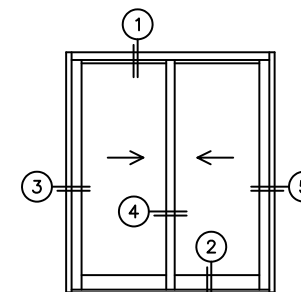

FLEETWOOD
WINDOWS & DOORS
FleetwoodUSA.com

NORWOOD 3050

XX STANDARD CONFIGURATION
WITH SCREENS

ORDER NO.:

ITEM NO.:

REQUIRED DEALER INFO.

A(NET FRAME WIDTH)

B(NET FRAME HEIGHT)

(USE RULER TO SCALE DIMENSIONS IN INCHES)

SCALE: 1/4

NOTES:

XX DOOR SHOWN

③ LOCK JAMB

④ INTERLOCKERS

⑤ LOCK JAMB