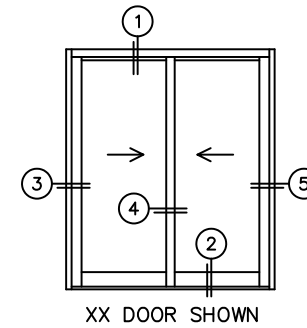

FLEETWOOD
WINDOWS & DOORS
FleetwoodUSA.com

NORWOOD 3050

XX STANDARD CONFIGURATION
WITH SCREENS

ORDER NO.:

ITEM NO.:

REQUIRED DEALER INFO.

A (NET FRAME WIDTH)

B (NET FRAME HEIGHT)

NOTES:

(USE RULER TO SCALE DIMENSIONS IN INCHES)

SCALE: 1/4

③ LOCK JAMB

④ INTERLOCKERS

⑤ LOCK JAMB