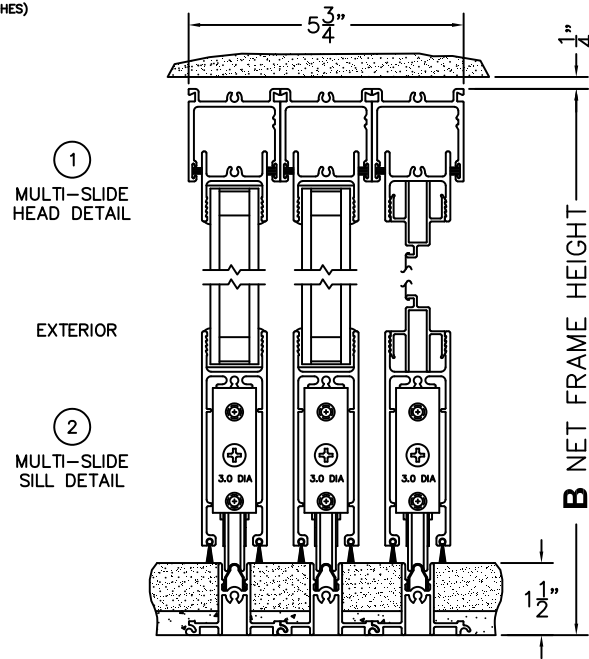

FLEETWOOD
WINDOWS & DOORS
FleetwoodUSA.com

NORWOOD 3050

XX STANDARD CONFIGURATION
WITH SCREENS

ORDER NO.:

ITEM NO.:

REQUIRED DEALER INFO.

A (NET FRAME WIDTH)

B (NET FRAME HEIGHT)

NOTES:

(USE RULER TO SCALE DIMENSIONS IN INCHES)

SCALE: 1/4

③ LOCK JAMB

④ INTERLOCKERS

⑤ LOCK JAMB