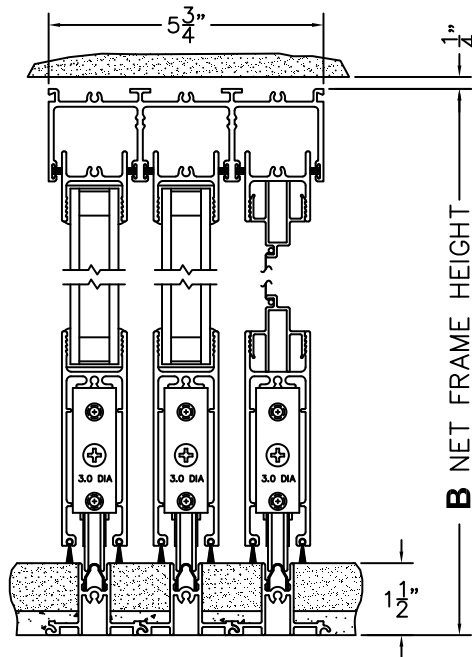

FLEETWOOD
WINDOWS & DOORS
FleetwoodUSA.com

NORWOOD 3050

XX CUSTOM CONFIGURATION
WITH SCREENS

ORDER NO.:

ITEM NO.:

REQUIRED DEALER INFO.

A (NET FRAME WIDTH)

B (NET FRAME HEIGHT)

(USE RULER TO SCALE DIMENSIONS IN INCHES)

SCALE: 1/4

①
MULTI-SLIDE
HEAD DETAIL

EXTERIOR

②
MULTI-SLIDE
SILL DETAIL

NOTES:

XX DOOR SHOWN

③
LOCK JAMB

④
INTERLOCKERS

⑤
LOCK JAMB