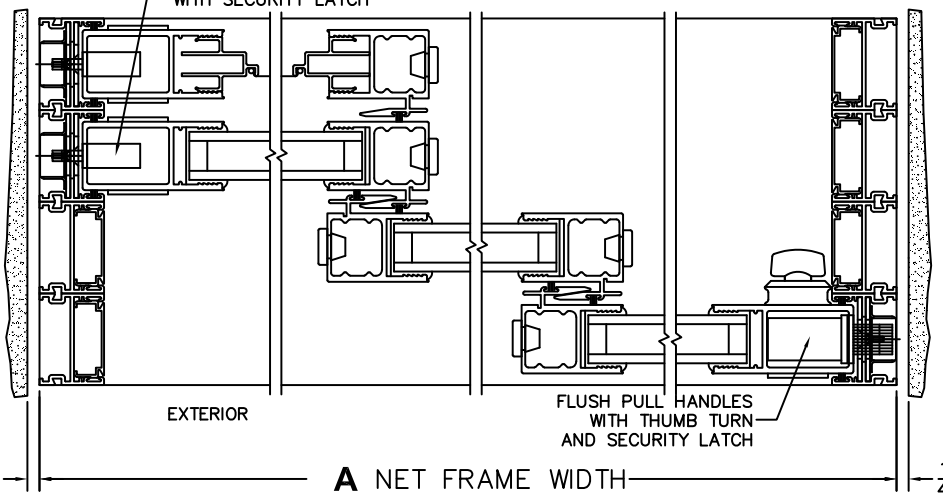

A(NET FRAME WIDTH)

B(NET FRAME HEIGHT)

(USE RULER TO SCALE DIMENSIONS IN INCHES)

SCALE: 1/4"

①
MULTI-SLIDE
HEAD DETAIL

EXTERIOR

②
MULTI-SLIDE
SILL DETAIL

NOTES:

XXX DOOR SHOWN

③

LOCK JAMB

④

INTERLOCKERS

⑤

INTERLOCKERS

⑥

LOCK JAMB

FLUSH PULL HARDWARE
WITH SECURITY LATCH

EXTERIOR

FLUSH PULL HANDLES
WITH THUMB TURN
AND SECURITY LATCH

A NET FRAME WIDTH