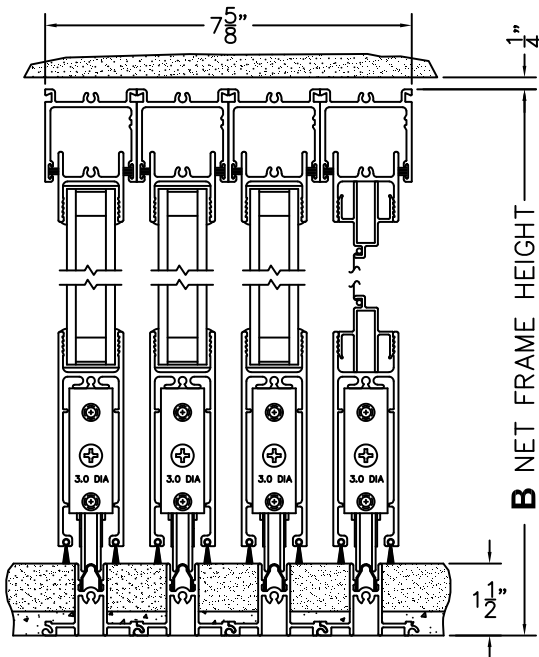

A(NET FRAME WIDTH)

B(NET FRAME HEIGHT)

(USE RULER TO SCALE DIMENSIONS IN INCHES)

SCALE: 1/4"

①
MULTI-SLIDE
HEAD DETAIL

EXTERIOR

②
MULTI-SLIDE
SILL DETAIL

NOTES:

XXX DOOR SHOWN

③

LOCK JAMB

④

INTERLOCKERS

⑤

INTERLOCKERS

⑥

LOCK JAMB

FLUSH PULL HARDWARE
WITH SECURITY LATCH

EXTERIOR

FLUSH PULL HANDLES
WITH THUMB TURN
AND SECURITY LATCH

A NET FRAME WIDTH