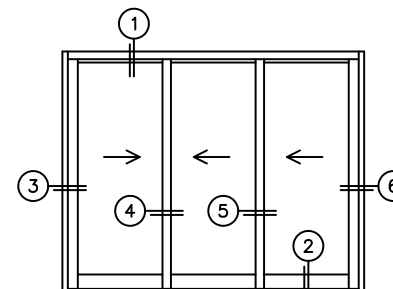

A(NET FRAME WIDTH)

B(NET FRAME HEIGHT)

(USE RULER TO SCALE DIMENSIONS IN INCHES)

SCALE: 1/4"

①
MULTI-SLIDE
HEAD DETAIL

EXTERIOR

②
MULTI-SLIDE
SILL DETAIL

NOTES:

XXX DOOR SHOWN

③

LOCK JAMB

④

INTERLOCKERS

⑤

INTERLOCKERS

⑥

LOCK JAMB

FLUSH PULL HARDWARE
WITH SECURITY LATCH

EXTERIOR

FLUSH PULL HANDLES
WITH THUMB TURN
AND SECURITY LATCH

A NET FRAME WIDTH