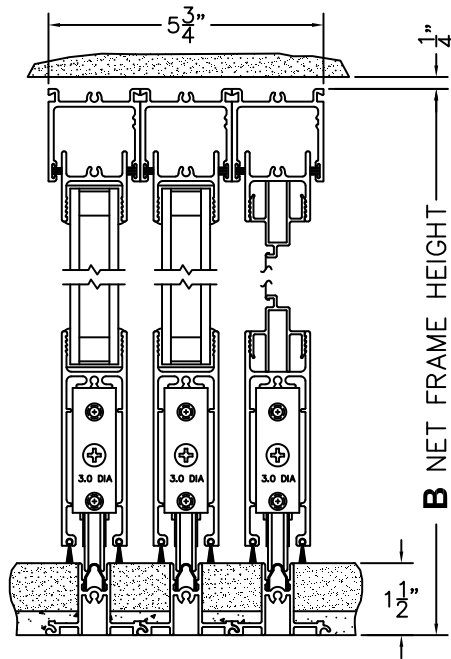

FLEETWOOD
WINDOWS & DOORS
FleetwoodUSA.com

NORWOOD 3050

XX STANDARD CONFIGURATION
WITH SCREENS

ORDER NO.:

ITEM NO.:

REQUIRED DEALER INFO.

A (NET FRAME WIDTH)

B (NET FRAME HEIGHT)

(USE RULER TO SCALE DIMENSIONS IN INCHES)

SCALE: 1/4

①
MULTI-SLIDE
HEAD DETAIL

EXTERIOR

②
MULTI-SLIDE
SILL DETAIL

NOTES:

XX DOOR SHOWN

③
LOCK JAMB

④
INTERLOCKERS

⑤
LOCK JAMB