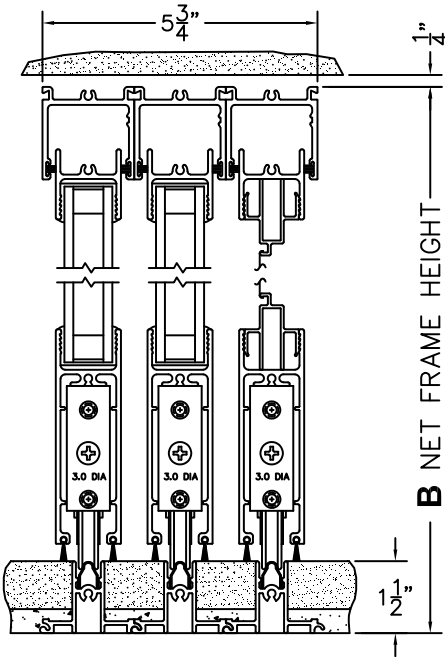

## XX STANDARD CONFIGURATION WITH SCREENS

ORDER NO.:

ITEM NO.:

REQUIRED DEALER INFO.

**A** (NET FRAME WIDTH)

**B** (NET FRAME HEIGHT)

(USE RULER TO SCALE DIMENSIONS IN INCHES)

SCALE: 1/4

①  
MULTI-SLIDE  
HEAD DETAIL

EXTERIOR

②  
MULTI-SLIDE  
SILL DETAIL

NOTES:

XX DOOR SHOWN

③  
LOCK JAMB

④  
INTERLOCKERS

⑤  
LOCK JAMB