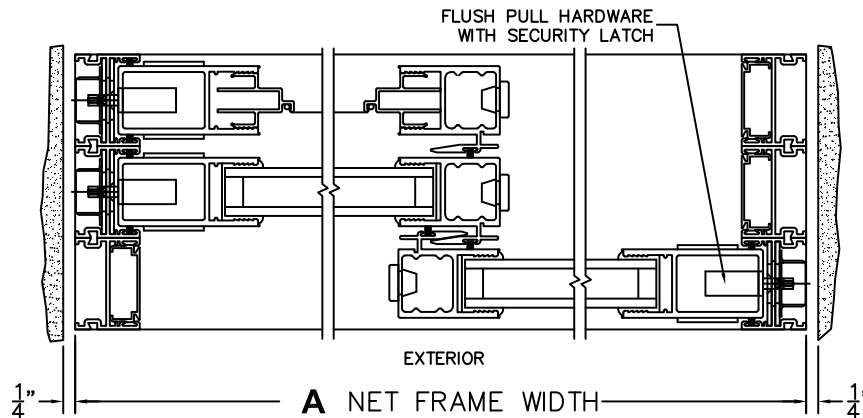

## XX STANDARD CONFIGURATION WITH SCREENS

ORDER NO.:

ITEM NO.:

REQUIRED DEALER INFO.

**A** (NET FRAME WIDTH)

**B** (NET FRAME HEIGHT)

(USE RULER TO SCALE DIMENSIONS IN INCHES)

SCALE: 1/4

①  
MULTI-SLIDE  
HEAD DETAIL

EXTERIOR

②  
MULTI-SLIDE  
SILL DETAIL

NOTES:

XX DOOR SHOWN

③  
LOCK JAMB

④  
INTERLOCKERS

⑤  
LOCK JAMB

NOTE: THIS DRAWING AND THE ACCOMPANYING "OPTIONS AND UPGRADES" ARE FOR CONCEPT ONLY! AT THE TIME OF ORDER WE WILL CUSTOMIZE THE DRAWINGS TO FIT THE FINAL CONFIGURATION. SEE DRAWINGS 3050-08 THRU 3050-09 FOR ADDITIONAL INFORMATION.