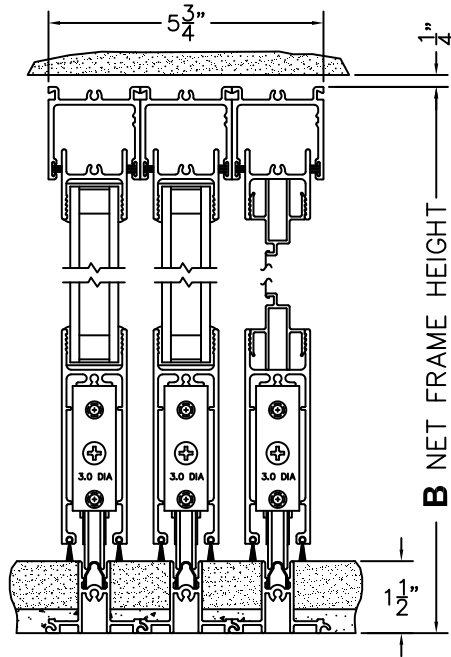

FLEETWOOD
WINDOWS & DOORS
FleetwoodUSA.com

NORWOOD 3050

XX STANDARD CONFIGURATION
WITH SCREENS

ORDER NO.:

ITEM NO.:

REQUIRED DEALER INFO.

A (NET FRAME WIDTH)

B (NET FRAME HEIGHT)

(USE RULER TO SCALE DIMENSIONS IN INCHES)

SCALE: 1/4"

①
MULTI-SLIDE
HEAD DETAIL

EXTERIOR

②
MULTI-SLIDE
SILL DETAIL

NOTES:

XX DOOR SHOWN

③
LOCK JAMB

④
INTERLOCKERS

⑤
LOCK JAMB