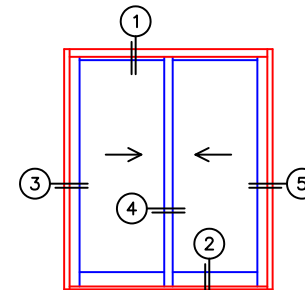

NOTES:

(USE RULER TO SCALE DIMENSIONS IN INCHES)

SCALE: 1/4

1 ○
MULTI-SLIDE
HEAD DETAIL

EXTERIOR

2 ○
MULTI-SLIDE
SILL DETAIL

XX DOOR SHOWN

8 ○
LOCK JAMB

4 ○
INTERLOCKERS

3 ○
LOCK JAMB

ARCHETYPE LATCH WITH
FLUSH PULL HANDLES

EXTERIOR

1/4" ————— **A** NET FRAME WIDTH ————— 1/4"