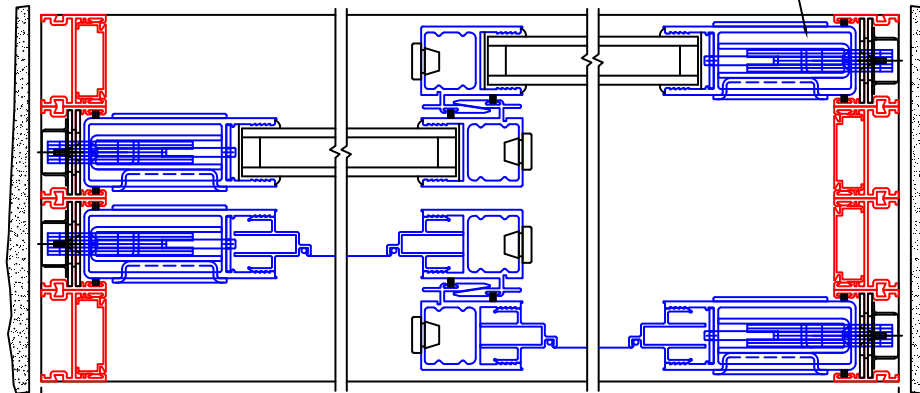

NOTES:

(USE RULER TO SCALE DIMENSIONS IN INCHES)

SCALE: 1/4

1 ○
MULTI-SLIDE
HEAD DETAIL

EXTERIOR

2 ○
MULTI-SLIDE
SILL DETAIL

XX DOOR SHOWN

8 ○
LOCK JAMB

4 ○
INTERLOCKERS

3 ○
LOCK JAMB

ARCHETYPE LATCH WITH
FLUSH PULL HANDLES

EXTERIOR

1/4" ————— **A** NET FRAME WIDTH ————— 1/4"