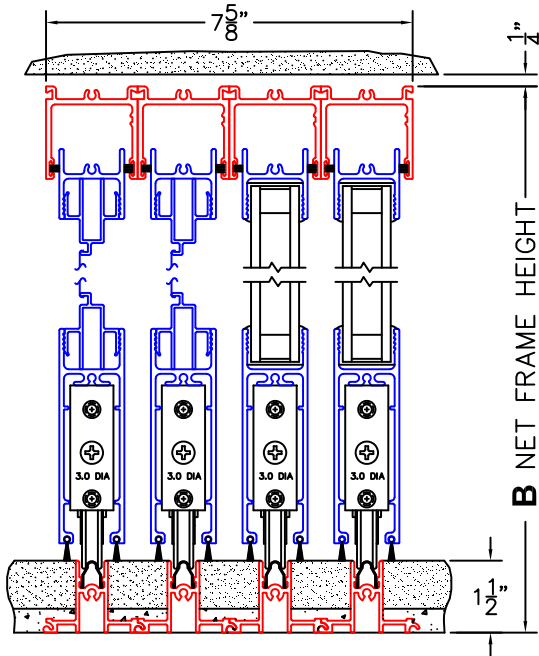

NOTES:

(USE RULER TO SCALE DIMENSIONS IN INCHES)

SCALE: 1/4

1 ○
MULTI-SLIDE
HEAD DETAIL

EXTERIOR

2 ○
MULTI-SLIDE
SILL DETAIL

XX DOOR SHOWN

8 ○
LOCK JAMB

4 ○
INTERLOCKERS

3 ○
LOCK JAMB

ARCHETYPE LATCH WITH
FLUSH PULL HANDLES

EXTERIOR

1/4" ————— **A** NET FRAME WIDTH ————— 1/4"