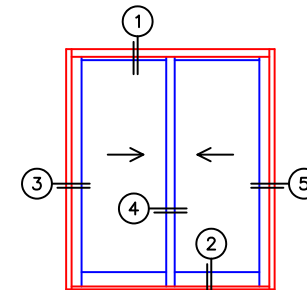

NORWOOD 3050
XX STANDARD CONFIGURATION
WITH SCREENS

ORDER NO.:

ITEM NO.:

REQUIRED DEALER INFO.

A(NET FRAME WIDTH)

B(NET FRAME HEIGHT)

NOTES:

(USE RULER TO SCALE DIMENSIONS IN INCHES)

SCALE: 1/4

①
MULTI-SLIDE
HEAD DETAIL

EXTERIOR

②
MULTI-SLIDE
SILL DETAIL

XX DOOR SHOWN

⑧
LOCK JAMB

④
INTERLOCKERS

③
LOCK JAMB

FLUSH PULL HARDWARE
WITH SECURITY LATCH