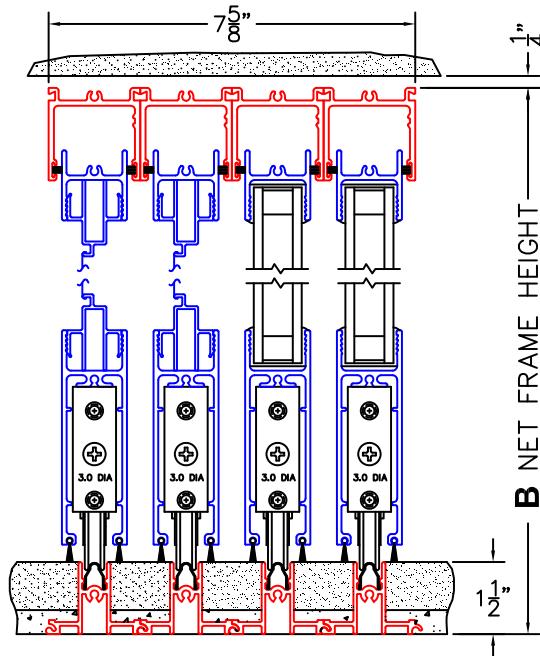

NORWOOD 3050
XX STANDARD CONFIGURATION
WITH SCREENS

ORDER NO.:

ITEM NO.:

REQUIRED DEALER INFO.

A(NET FRAME WIDTH)

B(NET FRAME HEIGHT)

NOTES:

(USE RULER TO SCALE DIMENSIONS IN INCHES)

SCALE: 1/4

①
MULTI-SLIDE
HEAD DETAIL

EXTERIOR

②
MULTI-SLIDE
SILL DETAIL

XX DOOR SHOWN

⑧
LOCK JAMB

④
INTERLOCKERS

③
LOCK JAMB

FLUSH PULL HARDWARE
WITH SECURITY LATCH