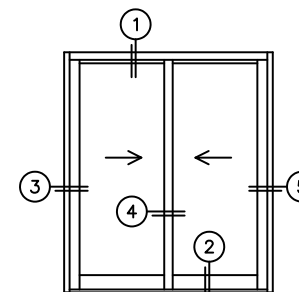

FLEETWOOD
WINDOWS & DOORS
FleetwoodUSA.com

NORWOOD 3050

XX CUSTOM CONFIGURATION
WITH SCREENS

ORDER NO.:

ITEM NO.:

REQUIRED DEALER INFO.

A (NET FRAME WIDTH)

B (NET FRAME HEIGHT)

(USE RULER TO SCALE DIMENSIONS IN INCHES)

SCALE: 1/4

NOTES:

XX DOOR SHOWN