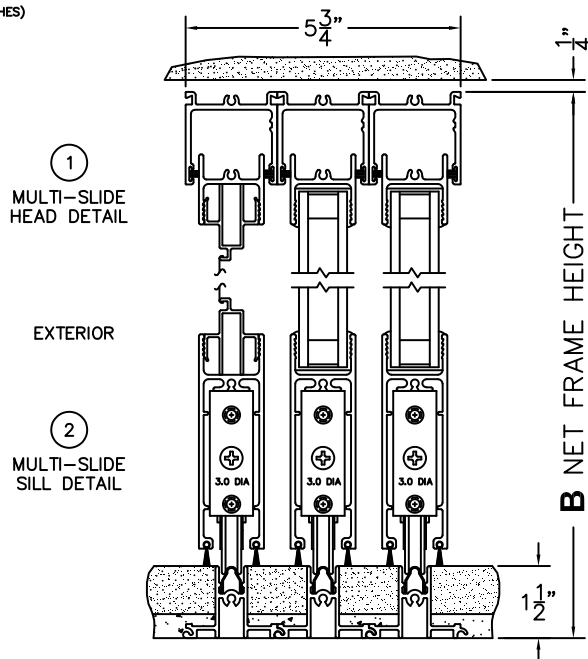

FLEETWOOD
WINDOWS & DOORS
FleetwoodUSA.com

NORWOOD 3050

XX CUSTOM CONFIGURATION
WITH SCREENS

ORDER NO.:

ITEM NO.:

REQUIRED DEALER INFO.

A (NET FRAME WIDTH)

B (NET FRAME HEIGHT)

(USE RULER TO SCALE DIMENSIONS IN INCHES)

SCALE: 1/4

NOTES:

XX DOOR SHOWN