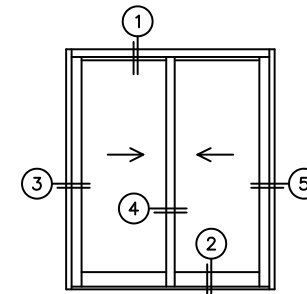

# NORWOOD 3050

XX CUSTOM CONFIGURATION  
WITH SCREENS

ORDER NO.:

ITEM NO.:

REQUIRED DEALER INFO.

**A**(NET FRAME WIDTH)

**B**(NET FRAME HEIGHT)

NOTES:

(USE RULER TO SCALE DIMENSIONS IN INCHES)

SCALE: 1/4

①  
MULTI-SLIDE  
HEAD DETAIL

EXTERIOR

②  
MULTI-SLIDE  
SILL DETAIL

XX DOOR SHOWN

③  
LOCK JAMB

④  
INTERLOCKERS

⑤  
LOCK JAMB

C-PULL HANDLES  
WITH THUMB TURN  
AND SECURITY LATCH