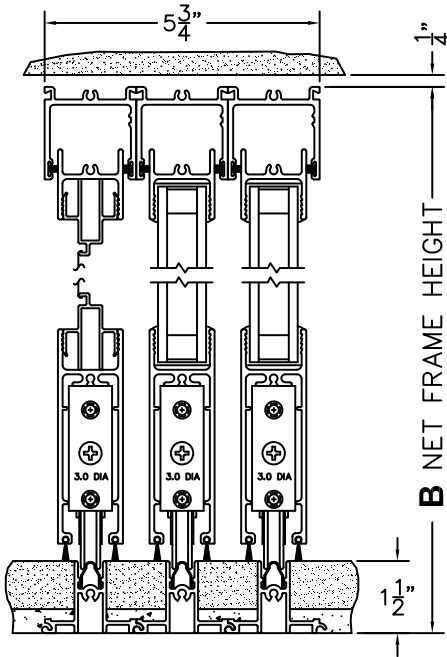

# NORWOOD 3050

XX CUSTOM CONFIGURATION  
WITH SCREENS

ORDER NO.:

ITEM NO.:

REQUIRED DEALER INFO.

**A**(NET FRAME WIDTH)

**B**(NET FRAME HEIGHT)

NOTES:

(USE RULER TO SCALE DIMENSIONS IN INCHES)

SCALE: 1/4

①  
MULTI-SLIDE  
HEAD DETAIL

EXTERIOR

②  
MULTI-SLIDE  
SILL DETAIL

XX DOOR SHOWN

③  
LOCK JAMB

④  
INTERLOCKERS

⑤  
LOCK JAMB

C-PULL HANDLES  
WITH THUMB TURN  
AND SECURITY LATCH