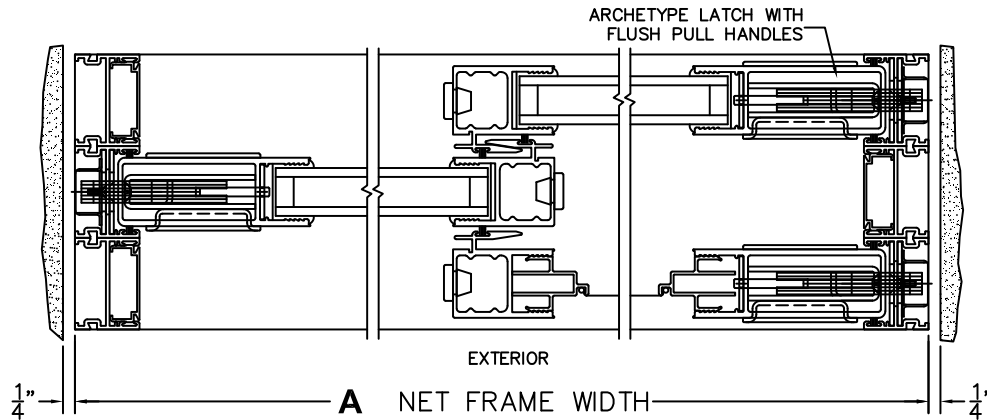

(USE RULER TO SCALE DIMENSIONS IN INCHES)

SCALE: 1/4

①
MULTI-SLIDE
HEAD DETAIL

EXTERIOR

②
MULTI-SLIDE
SILL DETAIL

B NET FRAME HEIGHT

③
LOCK JAMB

④
INTERLOCKERS

⑤
LOCK JAMB

XX DOOR SHOWN

NOTES:

A NET FRAME WIDTH