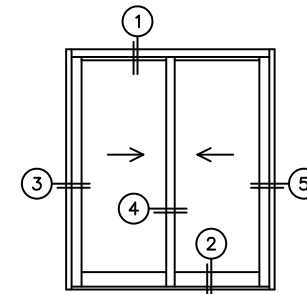

(USE RULER TO SCALE DIMENSIONS IN INCHES)

SCALE: 1/4

①
MULTI-SLIDE
HEAD DETAIL

EXTERIOR

②
MULTI-SLIDE
SILL DETAIL

B NET FRAME HEIGHT

③
LOCK JAMB

④
INTERLOCKERS

⑤
LOCK JAMB

XX DOOR SHOWN

NOTES:

A NET FRAME WIDTH