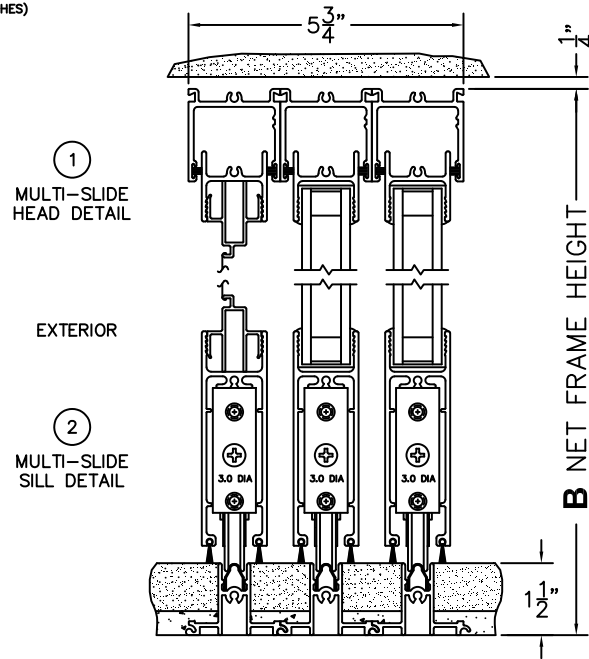

FLEETWOOD
WINDOWS & DOORS
FleetwoodUSA.com

NORWOOD 3050

XX STANDARD CONFIGURATION
WITH SCREENS

ORDER NO.:

ITEM NO.:

REQUIRED DEALER INFO.

A (NET FRAME WIDTH)

B (NET FRAME HEIGHT)

(USE RULER TO SCALE DIMENSIONS IN INCHES)

SCALE: 1/4

①
MULTI-SLIDE
HEAD DETAIL

EXTERIOR

②
MULTI-SLIDE
SILL DETAIL

B NET FRAME HEIGHT

③
LOCK JAMB

④
INTERLOCKERS

⑤
LOCK JAMB

XX DOOR SHOWN

NOTES:

A NET FRAME WIDTH