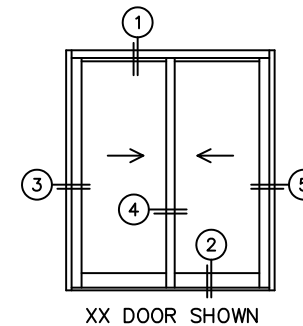

# NORWOOD 3050

XX STANDARD CONFIGURATION  
WITH SCREENS

ORDER NO.:

ITEM NO.:

REQUIRED DEALER INFO.

**A** (NET FRAME WIDTH)

**B** (NET FRAME HEIGHT)

(USE RULER TO SCALE DIMENSIONS IN INCHES)

SCALE: 1/4

①  
MULTI-SLIDE  
HEAD DETAIL

EXTERIOR

②  
MULTI-SLIDE  
SILL DETAIL

NOTES:

⑧  
LOCK JAMB

④  
INTERLOCKERS

③  
LOCK JAMB