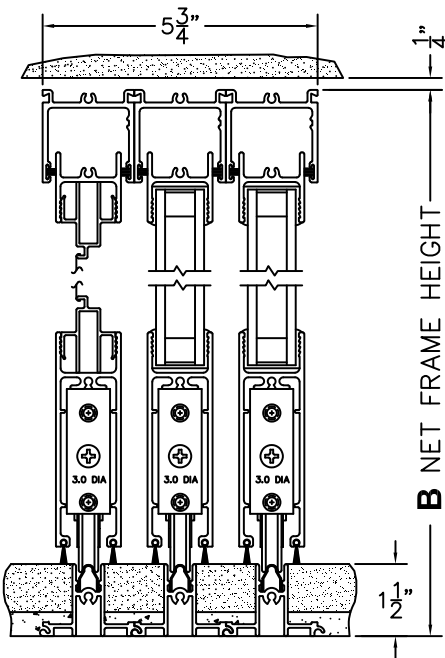

# NORWOOD 3050

XX STANDARD CONFIGURATION  
WITH SCREENS

ORDER NO.:

ITEM NO.:

REQUIRED DEALER INFO.

**A** (NET FRAME WIDTH)

**B** (NET FRAME HEIGHT)

(USE RULER TO SCALE DIMENSIONS IN INCHES)

SCALE: 1/4

①  
MULTI-SLIDE  
HEAD DETAIL

EXTERIOR

②  
MULTI-SLIDE  
SILL DETAIL

NOTES:

⑧  
LOCK JAMB

④  
INTERLOCKERS

③  
LOCK JAMB