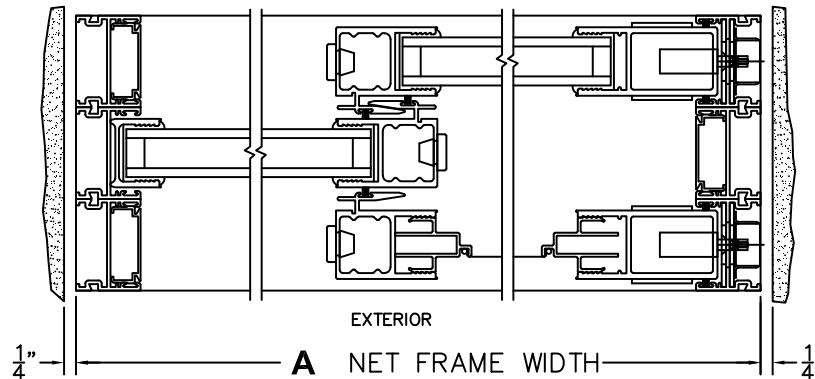

# NORWOOD 3050

XX CUSTOM CONFIGURATION  
WITH SCREENS

ORDER NO.:

ITEM NO.:

REQUIRED DEALER INFO.

**A** (NET FRAME WIDTH)

**B** (NET FRAME HEIGHT)

(USE RULER TO SCALE DIMENSIONS IN INCHES)

SCALE: 1/4

①  
MULTI-SLIDE  
HEAD DETAIL

EXTERIOR

②  
MULTI-SLIDE  
SILL DETAIL

③  
LOCK JAMB

④  
INTERLOCKERS

⑤  
LOCK JAMB

NOTES: