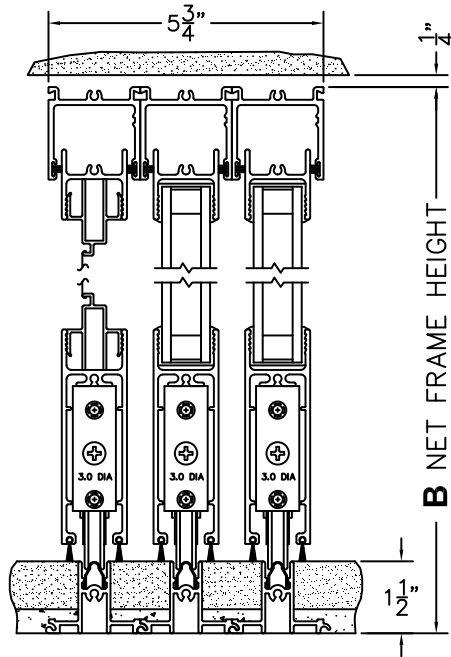

# NORWOOD 3050

XX CUSTOM CONFIGURATION  
WITH SCREENS

ORDER NO.:

ITEM NO.:

REQUIRED DEALER INFO.

**A** (NET FRAME WIDTH)

**B** (NET FRAME HEIGHT)

(USE RULER TO SCALE DIMENSIONS IN INCHES)

SCALE: 1/4

①  
MULTI-SLIDE  
HEAD DETAIL

EXTERIOR

②  
MULTI-SLIDE  
SILL DETAIL

③  
LOCK JAMB

④  
INTERLOCKERS

⑤  
LOCK JAMB

NOTES: