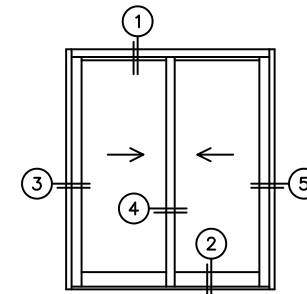

# NORWOOD 3050

XX STANDARD CONFIGURATION  
WITH SCREENS

ORDER NO.:

ITEM NO.:

REQUIRED DEALER INFO.

**A** (NET FRAME WIDTH)

**B** (NET FRAME HEIGHT)

NOTES:

(USE RULER TO SCALE DIMENSIONS IN INCHES)

SCALE: 1/4

XX DOOR SHOWN

③ LOCK JAMB

④ INTERLOCKERS

⑤ LOCK JAMB