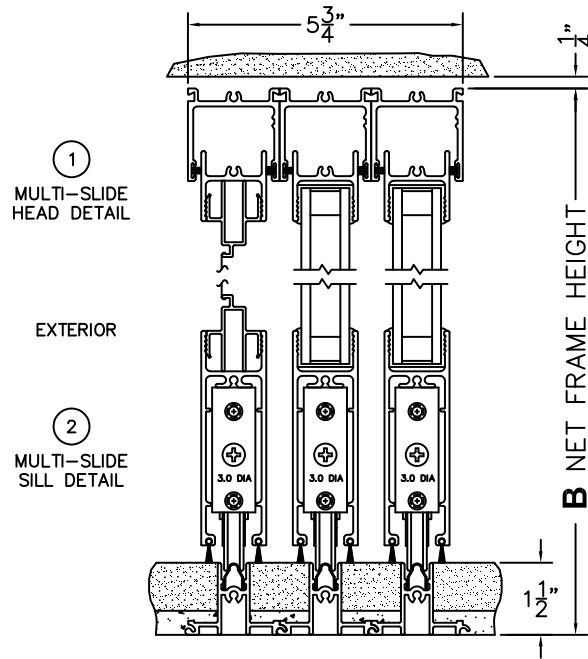

# NORWOOD 3050

XX STANDARD CONFIGURATION  
WITH SCREENS

ORDER NO.:

ITEM NO.:

REQUIRED DEALER INFO.

**A** (NET FRAME WIDTH)

**B** (NET FRAME HEIGHT)

NOTES:

(USE RULER TO SCALE DIMENSIONS IN INCHES)

SCALE: 1/4

XX DOOR SHOWN

③ LOCK JAMB

④ INTERLOCKERS

⑤ LOCK JAMB