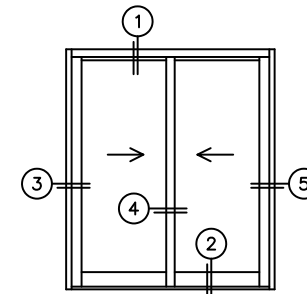

**FLEETWOOD**  
WINDOWS & DOORS  
FleetwoodUSA.com

**NORWOOD 3050**  
XX STANDARD CONFIGURATION  
WITH SCREENS

ORDER NO.:

ITEM NO.:

REQUIRED DEALER INFO.

**A** (NET FRAME WIDTH)

**B** (NET FRAME HEIGHT)

NOTES:

(USE RULER TO SCALE DIMENSIONS IN INCHES)

SCALE: 1/4"

XX DOOR SHOWN