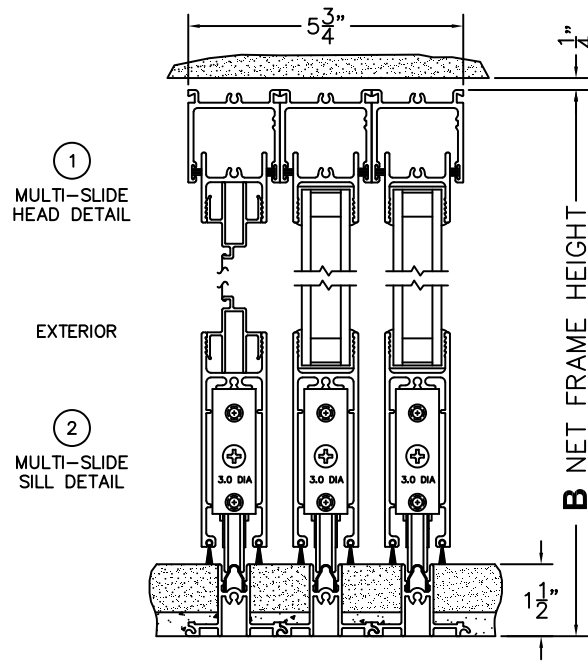

**FLEETWOOD**  
WINDOWS & DOORS  
FleetwoodUSA.com

**NORWOOD 3050**  
XX STANDARD CONFIGURATION  
WITH SCREENS

ORDER NO.:

ITEM NO.:

REQUIRED DEALER INFO.

**A** (NET FRAME WIDTH)

**B** (NET FRAME HEIGHT)

NOTES:

(USE RULER TO SCALE DIMENSIONS IN INCHES)

SCALE: 1/4"

XX DOOR SHOWN