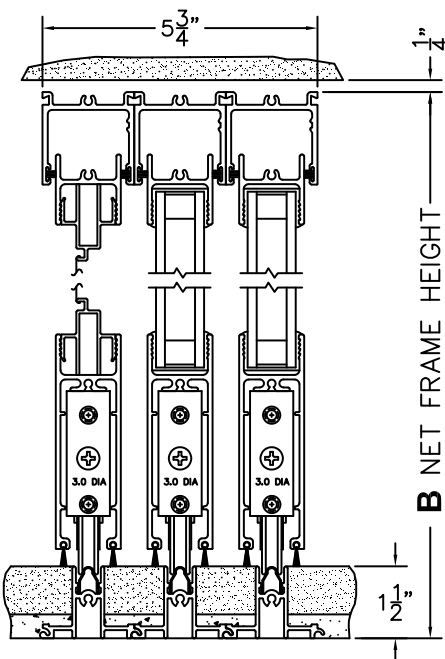

FLEETWOOD
WINDOWS & DOORS
FleetwoodUSA.com

NORWOOD 3050

XX CUSTOM CONFIGURATION
WITH SCREENS

ORDER NO.:

ITEM NO.:

REQUIRED DEALER INFO.

A(NET FRAME WIDTH)

B(NET FRAME HEIGHT)

(USE RULER TO SCALE DIMENSIONS IN INCHES)

SCALE: 1/4

①
MULTI-SLIDE
HEAD DETAIL

EXTERIOR

②
MULTI-SLIDE
SILL DETAIL

NOTES:

③
LOCK JAMB

④
INTERLOCKERS

⑤
LOCK JAMB

FLUSH PULL HARDWARE
WITH SECURITY LATCH