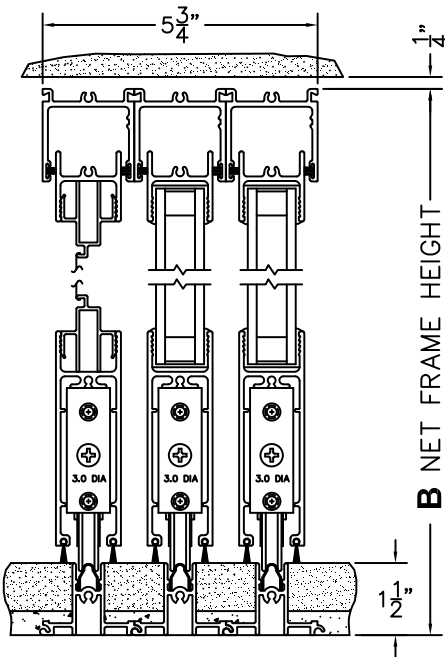

# NORWOOD 3050

XX STANDARD CONFIGURATION  
WITH SCREENS

ORDER NO.:

ITEM NO.:

REQUIRED DEALER INFO.

**A**(NET FRAME WIDTH)

**B**(NET FRAME HEIGHT)

(USE RULER TO SCALE DIMENSIONS IN INCHES)

SCALE: 1/4

①  
MULTI-SLIDE  
HEAD DETAIL

EXTERIOR

②  
MULTI-SLIDE  
SILL DETAIL

**B** NET FRAME HEIGHT

③  
LOCK JAMB

④  
INTERLOCKERS

⑤  
LOCK JAMB

EXTERIOR

**A** NET FRAME WIDTH

NOTES:

XX DOOR SHOWN