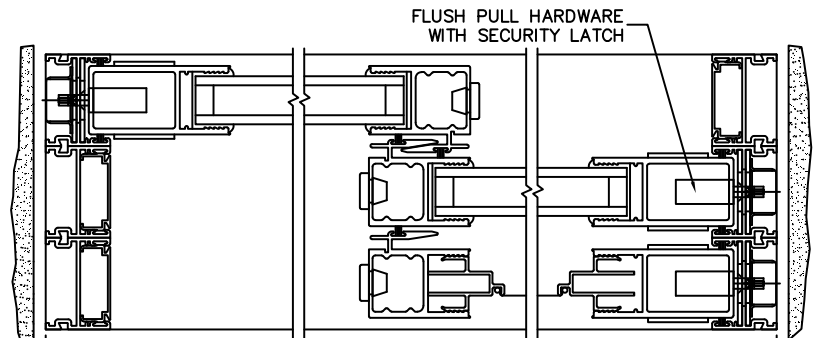

# NORWOOD 3050

XX STANDARD CONFIGURATION  
WITH SCREENS

ORDER NO.:

ITEM NO.:

REQUIRED DEALER INFO.

**A**(NET FRAME WIDTH)

**B**(NET FRAME HEIGHT)

(USE RULER TO SCALE DIMENSIONS IN INCHES)

SCALE: 1/4

①  
MULTI-SLIDE  
HEAD DETAIL

EXTERIOR

②  
MULTI-SLIDE  
SILL DETAIL

**B** NET FRAME HEIGHT

③  
LOCK JAMB

④  
INTERLOCKERS

⑤  
LOCK JAMB

EXTERIOR

**A** NET FRAME WIDTH

NOTES:

XX DOOR SHOWN