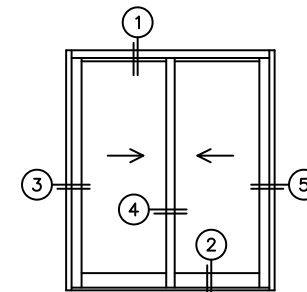

# NORWOOD 3050

XX STANDARD CONFIGURATION  
WITH SCREENS

ORDER NO.:

ITEM NO.:

REQUIRED DEALER INFO.

**A**(NET FRAME WIDTH)

**B**(NET FRAME HEIGHT)

(USE RULER TO SCALE DIMENSIONS IN INCHES)

SCALE: 1/4

①  
MULTI-SLIDE  
HEAD DETAIL

EXTERIOR

②  
MULTI-SLIDE  
SILL DETAIL

**B** NET FRAME HEIGHT

③  
LOCK JAMB

④  
INTERLOCKERS

⑤  
LOCK JAMB

EXTERIOR

**A** NET FRAME WIDTH

NOTES:

XX DOOR SHOWN