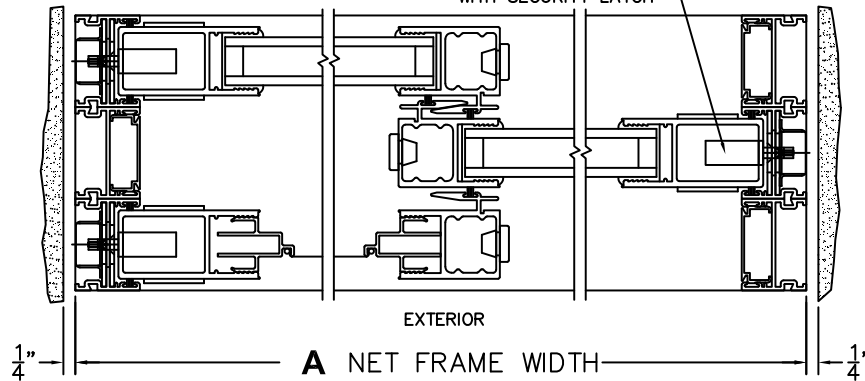

# NORWOOD 3050

XX STANDARD CONFIGURATION  
WITH SCREENS

ORDER NO.:

ITEM NO.:

REQUIRED DEALER INFO.

**A** (NET FRAME WIDTH)

**B** (NET FRAME HEIGHT)

(USE RULER TO SCALE DIMENSIONS IN INCHES)

SCALE: 1/4

①  
MULTI-SLIDE  
HEAD DETAIL

EXTERIOR

②  
MULTI-SLIDE  
SILL DETAIL

③  
LOCK JAMB

④  
INTERLOCKERS

⑤  
LOCK JAMB

FLUSH PULL HARDWARE  
WITH SECURITY LATCH

NOTES:

XX DOOR SHOWN