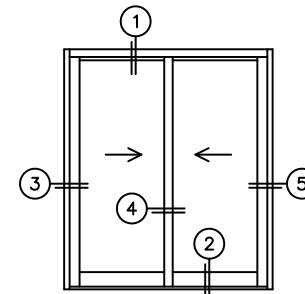

# NORWOOD 3050

XX STANDARD CONFIGURATION  
WITH SCREENS

ORDER NO.:

ITEM NO.:

REQUIRED DEALER INFO.

**A** (NET FRAME WIDTH)

**B** (NET FRAME HEIGHT)

(USE RULER TO SCALE DIMENSIONS IN INCHES)

SCALE: 1/4

①  
MULTI-SLIDE  
HEAD DETAIL

EXTERIOR

②  
MULTI-SLIDE  
SILL DETAIL

③  
LOCK JAMB

④  
INTERLOCKERS

⑤  
LOCK JAMB

FLUSH PULL HARDWARE  
WITH SECURITY LATCH

NOTES:

XX DOOR SHOWN