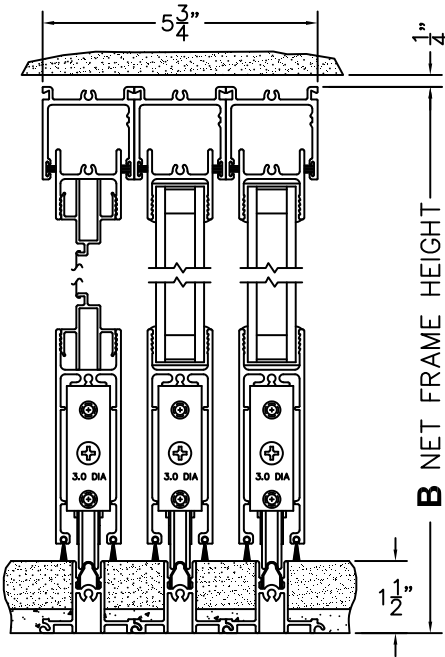

# NORWOOD 3050

XX STANDARD CONFIGURATION  
WITH SCREENS

ORDER NO.:

ITEM NO.:

REQUIRED DEALER INFO.

**A** (NET FRAME WIDTH)

**B** (NET FRAME HEIGHT)

(USE RULER TO SCALE DIMENSIONS IN INCHES)

SCALE: 1/4

①  
MULTI-SLIDE  
HEAD DETAIL

EXTERIOR

②  
MULTI-SLIDE  
SILL DETAIL

③  
LOCK JAMB

④  
INTERLOCKERS

⑤  
LOCK JAMB

FLUSH PULL HARDWARE  
WITH SECURITY LATCH

NOTES:

XX DOOR SHOWN