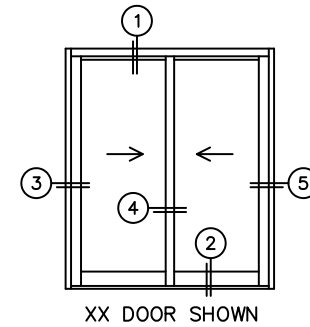

FLEETWOOD
WINDOWS & DOORS
FleetwoodUSA.com

NORWOOD 3050
XX CUSTOM CONFIGURATION
HIDDEN TRACK WITH SCREENS

ORDER NO.:

ITEM NO.:

REQUIRED DEALER INFO.

A(NET FRAME WIDTH)

B(NET FRAME HEIGHT)

NOTES:

(USE RULER TO SCALE DIMENSIONS IN INCHES)

SCALE: 1/4

3
LOCK JAMB

4
INTERLOCKERS

5
LOCK JAMB