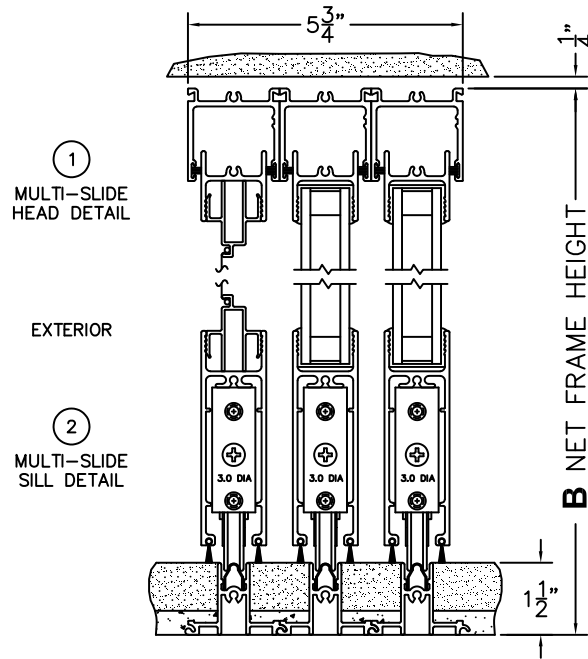

FLEETWOOD
WINDOWS & DOORS
FleetwoodUSA.com

NORWOOD 3050
XX CUSTOM CONFIGURATION
HIDDEN TRACK WITH SCREENS

ORDER NO.:

ITEM NO.:

REQUIRED DEALER INFO.

A(NET FRAME WIDTH)

B(NET FRAME HEIGHT)

NOTES:

(USE RULER TO SCALE DIMENSIONS IN INCHES)

SCALE: 1/4

3
LOCK JAMB

4
INTERLOCKERS

5
LOCK JAMB