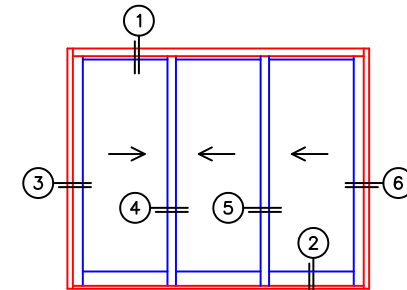

A (NET FRAME WIDTH)

B (NET FRAME HEIGHT)

NOTES:

(USE RULER TO SCALE DIMENSIONS IN INCHES)

SCALE: 1/4

①
MULTI-SLIDE
HEAD DETAIL

EXTERIOR

②
MULTI-SLIDE
SILL DETAIL

XXX DOOR SHOWN

③
LOCK JAMB

④
INTERLOCKERS

⑤
INTERLOCKERS

⑥
LOCK JAMB

FLUSH PULL HARDWARE
WITH SECURITY LATCH

1/4" ————— **A** NET FRAME WIDTH ————— 1/4"