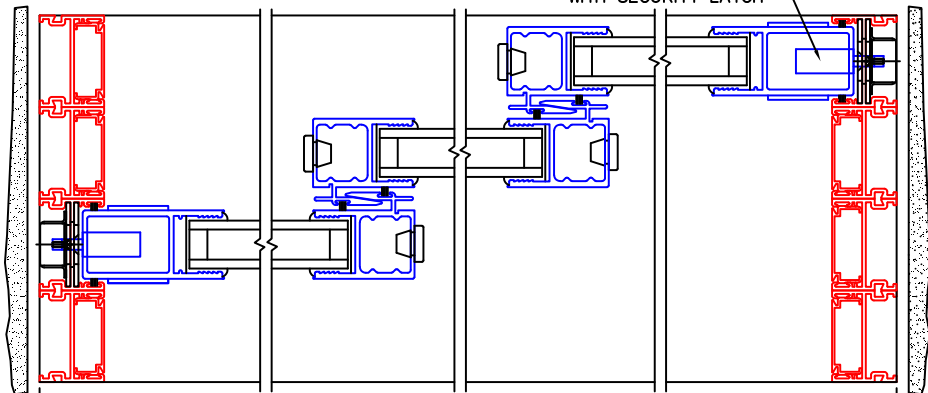

A (NET FRAME WIDTH)

B (NET FRAME HEIGHT)

NOTES:

(USE RULER TO SCALE DIMENSIONS IN INCHES)

SCALE: 1/4

①
MULTI-SLIDE
HEAD DETAIL

EXTERIOR

②
MULTI-SLIDE
SILL DETAIL

XXX DOOR SHOWN

③
LOCK JAMB

④
INTERLOCKERS

⑤
INTERLOCKERS

⑥
LOCK JAMB

FLUSH PULL HARDWARE
WITH SECURITY LATCH

1/4" ————— **A** NET FRAME WIDTH ————— 1/4"