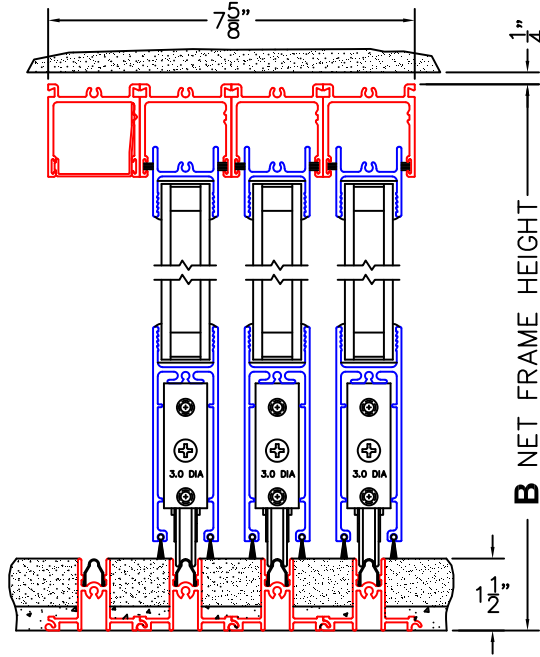

A (NET FRAME WIDTH)

B (NET FRAME HEIGHT)

NOTES:

(USE RULER TO SCALE DIMENSIONS IN INCHES)

SCALE: 1/4

①
MULTI-SLIDE
HEAD DETAIL

EXTERIOR

②
MULTI-SLIDE
SILL DETAIL

XXX DOOR SHOWN

③
LOCK JAMB

④
INTERLOCKERS

⑤
INTERLOCKERS

⑥
LOCK JAMB

FLUSH PULL HARDWARE
WITH SECURITY LATCH

1/4" ————— **A** NET FRAME WIDTH ————— 1/4"