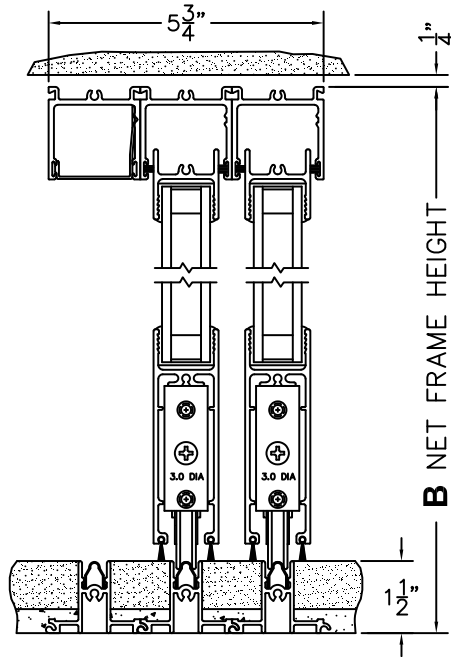

REQUIRED DEALER INFO.

A (NET FRAME WIDTH)

B (NET FRAME HEIGHT)

(USE RULER TO SCALE DIMENSIONS IN INCHES)

SCALE: 1/4

①
MULTI-SLIDE
HEAD DETAIL

EXTERIOR

②
MULTI-SLIDE
SILL DETAIL

③
LOCK JAMB

④
INTERLOCKERS

⑤
LOCK JAMB

FLUSH PULL HARDWARE
WITH SECURITY LATCH

NOTES:

XX DOOR SHOWN