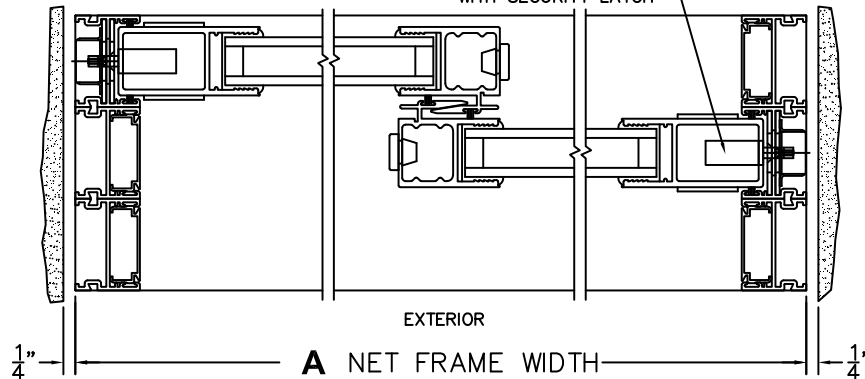

REQUIRED DEALER INFO.

A (NET FRAME WIDTH)

B (NET FRAME HEIGHT)

(USE RULER TO SCALE DIMENSIONS IN INCHES)

SCALE: 1/4

①
MULTI-SLIDE
HEAD DETAIL

EXTERIOR

②
MULTI-SLIDE
SILL DETAIL

③
LOCK JAMB

④
INTERLOCKERS

⑤
LOCK JAMB

FLUSH PULL HARDWARE
WITH SECURITY LATCH

NOTES:

XX DOOR SHOWN