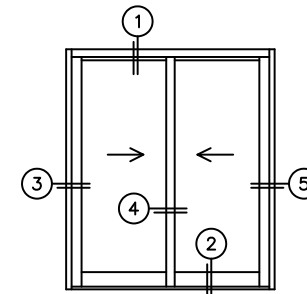

REQUIRED DEALER INFO.

A (NET FRAME WIDTH)

B (NET FRAME HEIGHT)

(USE RULER TO SCALE DIMENSIONS IN INCHES)

SCALE: 1/4

①
MULTI-SLIDE
HEAD DETAIL

EXTERIOR

②
MULTI-SLIDE
SILL DETAIL

③
LOCK JAMB

④
INTERLOCKERS

⑤
LOCK JAMB

FLUSH PULL HARDWARE
WITH SECURITY LATCH

NOTES:

XX DOOR SHOWN