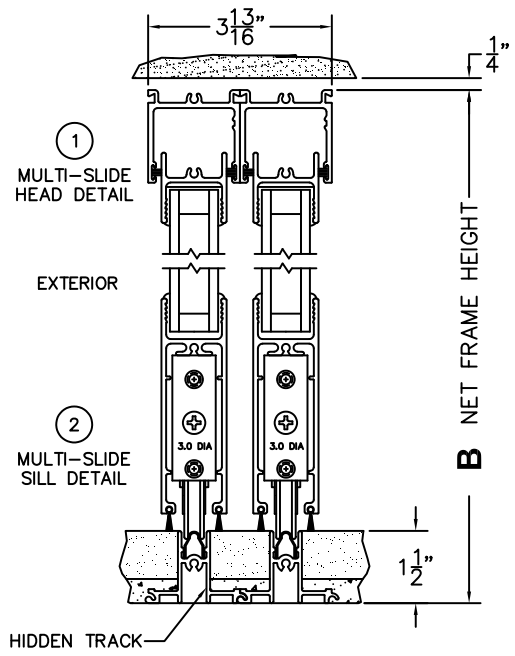

FLEETWOOD
WINDOWS & DOORS
FleetwoodUSA.com

NORWOOD 3050
XX CUSTOM CONFIGURATION
NO SCREENS

ORDER NO.:

ITEM NO.:

REQUIRED DEALER INFO.

A(NET FRAME WIDTH)

B(NET FRAME HEIGHT)

SILL PAN HEIGHT (INTERIOR LEG)
(3/4", 1-1/16", 1-7/16" OR 1-7/8")

NOTES:

(USE RULER TO SCALE DIMENSIONS IN INCHES)

SCALE: 1/4"

③ LOCK JAMB ④ INTERLOCKERS ⑤ LOCK JAMB