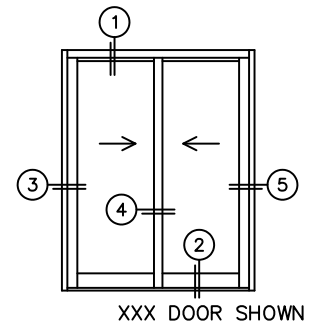

FLEETWOOD
WINDOWS & DOORS
FleetwoodUSA.com

NORWOOD 3050
XX CUSTOM CONFIGURATION
NO SCREENS

ORDER NO.:

ITEM NO.:

REQUIRED DEALER INFO.

A(NET FRAME WIDTH)

B(NET FRAME HEIGHT)

SILL PAN HEIGHT (INTERIOR LEG)
(3/4", 1-1/16", 1-7/16" OR 1-7/8")

NOTES:

(USE RULER TO SCALE DIMENSIONS IN INCHES)

SCALE: 1/4"

③ LOCK JAMB ④ INTERLOCKERS ⑤ LOCK JAMB