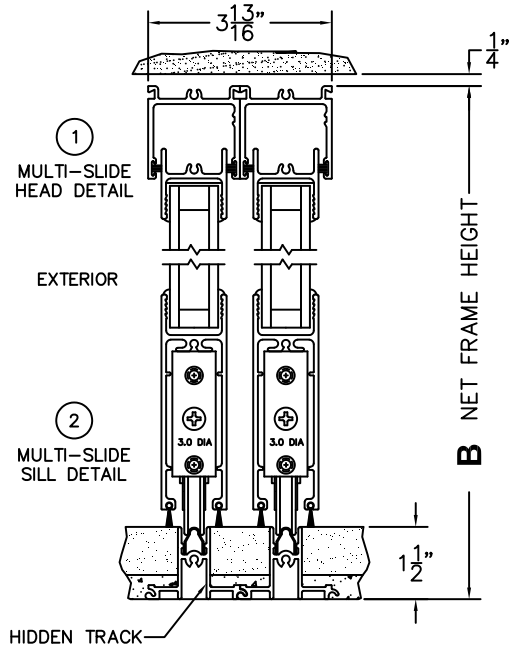

FLEETWOOD
WINDOWS & DOORS
FleetwoodUSA.com

NORWOOD 3050
XX STANDARD CONFIGURATION
NO SCREENS

ORDER NO.:

ITEM NO.:

REQUIRED DEALER INFO.

A(NET FRAME WIDTH)

B(NET FRAME HEIGHT)

(USE RULER TO SCALE DIMENSIONS IN INCHES)

SCALE: 1/4

NOTES:

3
LOCK JAMB

4
INTERLOCKERS

5
LOCK JAMB