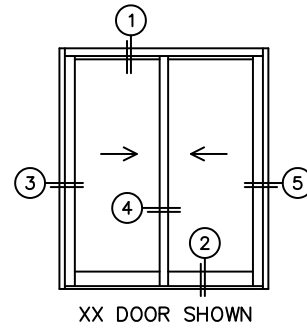

FLEETWOOD
WINDOWS & DOORS
FleetwoodUSA.com

NORWOOD 3050
XX STANDARD CONFIGURATION
NO SCREENS

ORDER NO.:

ITEM NO.:

REQUIRED DEALER INFO.

A(NET FRAME WIDTH)

B(NET FRAME HEIGHT)

(USE RULER TO SCALE DIMENSIONS IN INCHES)

SCALE: 1/4

NOTES:

3
LOCK JAMB

4
INTERLOCKERS

5
LOCK JAMB