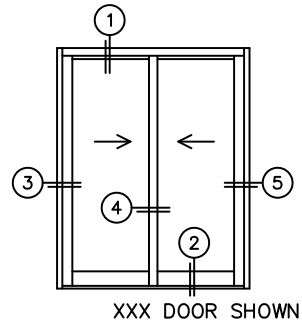

FLEETWOOD
WINDOWS & DOORS
FleetwoodUSA.com

NORWOOD 3050
XX STANDARD CONFIGURATION
NO SCREENS

ORDER NO.:

ITEM NO.:

REQUIRED DEALER INFO.

A(NET FRAME WIDTH)

B(NET FRAME HEIGHT)

NOTES:

(USE RULER TO SCALE DIMENSIONS IN INCHES)

SCALE: 1/4"

3
LOCK JAMB

4
INTERLOCKERS

5
LOCK JAMB