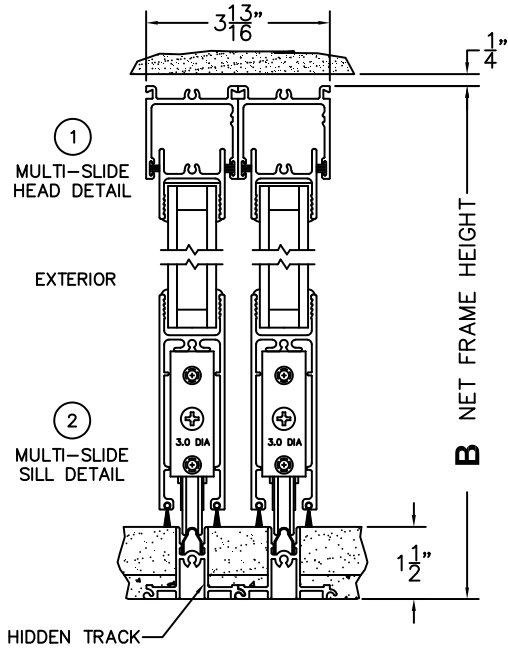

FLEETWOOD
WINDOWS & DOORS
FleetwoodUSA.com

NORWOOD 3050
XX STANDARD CONFIGURATION
NO SCREENS

ORDER NO.:

ITEM NO.:

REQUIRED DEALER INFO.

A(NET FRAME WIDTH)

B(NET FRAME HEIGHT)

NOTES:

(USE RULER TO SCALE DIMENSIONS IN INCHES)

SCALE: 1/4"

3
LOCK JAMB

4
INTERLOCKERS

5
LOCK JAMB