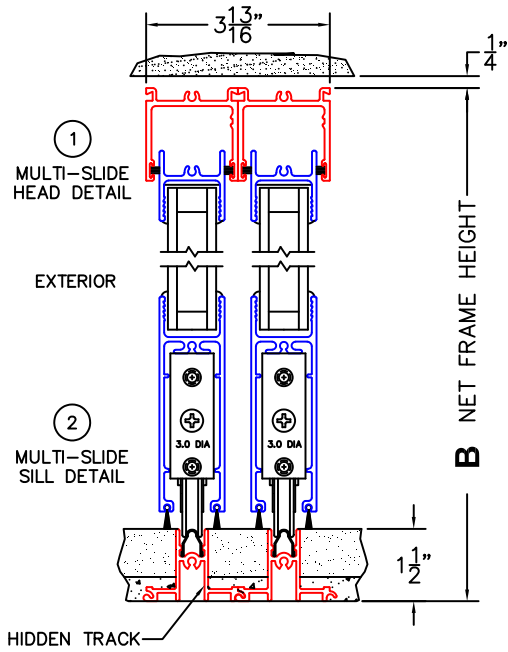

FLEETWOOD
WINDOWS & DOORS
FleetwoodUSA.com

NORWOOD 3050
XX CUSTOM CONFIGURATION
NO SCREENS

ORDER NO.:

ITEM NO.:

REQUIRED DEALER INFO.

A(NET FRAME WIDTH)

B(NET FRAME HEIGHT)

(USE RULER TO SCALE DIMENSIONS IN INCHES)

SCALE: 1/4"

NOTES:

3 LOCK JAMB

4 INTERLOCKERS

5 LOCK JAMB