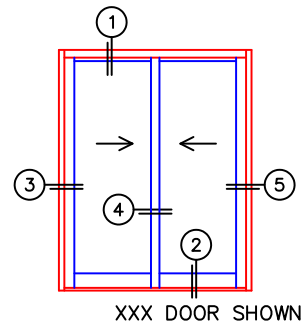

FLEETWOOD
WINDOWS & DOORS
FleetwoodUSA.com

NORWOOD 3050
XX CUSTOM CONFIGURATION
NO SCREENS

ORDER NO.:

ITEM NO.:

REQUIRED DEALER INFO.

A(NET FRAME WIDTH)

B(NET FRAME HEIGHT)

(USE RULER TO SCALE DIMENSIONS IN INCHES)

SCALE: 1/4"

NOTES:

3 LOCK JAMB

4 INTERLOCKERS

5 LOCK JAMB