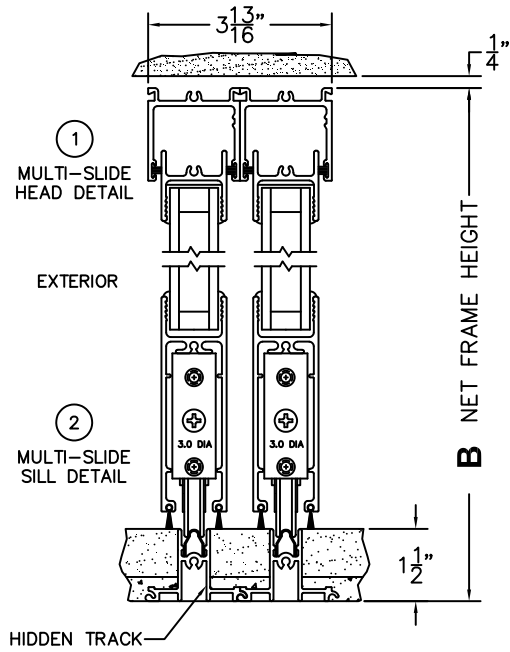

FLEETWOOD
WINDOWS & DOORS
FleetwoodUSA.com

NORWOOD 3050
XX CUSTOM CONFIGURATION
NO SCREENS

ORDER NO.:

ITEM NO.:

REQUIRED DEALER INFO.

A(NET FRAME WIDTH)

B(NET FRAME HEIGHT)

SILL PAN HEIGHT (INTERIOR LEG)
(3/4", 1-1/16", 1-7/16" OR 1-7/8")

NOTES:

(USE RULER TO SCALE DIMENSIONS IN INCHES)

SCALE: 1/4"

③ LOCK JAMB ④ INTERLOCKERS ⑤ LOCK JAMB