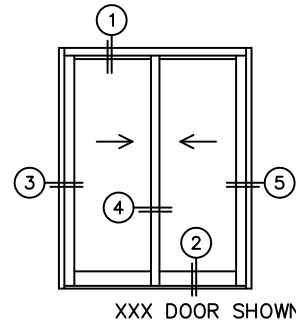

FLEETWOOD
WINDOWS & DOORS
FleetwoodUSA.com

NORWOOD 3050
XX CUSTOM CONFIGURATION
NO SCREENS

ORDER NO.:

ITEM NO.:

REQUIRED DEALER INFO.

A(NET FRAME WIDTH)

B(NET FRAME HEIGHT)

SILL PAN HEIGHT (INTERIOR LEG)
(3/4", 1-1/16", 1-7/16" OR 1-7/8")

NOTES:

(USE RULER TO SCALE DIMENSIONS IN INCHES)

SCALE: 1/4"

③ LOCK JAMB ④ INTERLOCKERS ⑤ LOCK JAMB