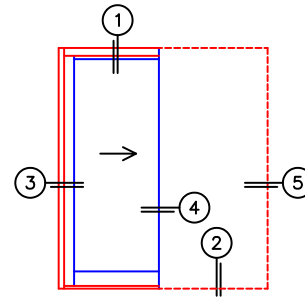

C(POCKET WIDTH)

D(NET FRAME WIDTH)

NOTES:

(USE RULER TO SCALE DIMENSIONS IN INCHES)

SCALE: 1/4

XP DOOR SHOWN

3 LOCK JAMB

4 POCKET INTERLOCKER

5 POCKET JAMB

*CAUTION: WHEN CONSTRUCTING POCKET
NOTE THAT DAYLIGHT WIDTH DOES NOT
INCLUDE 1" SET BACK FOR POST INTERLOCKER.