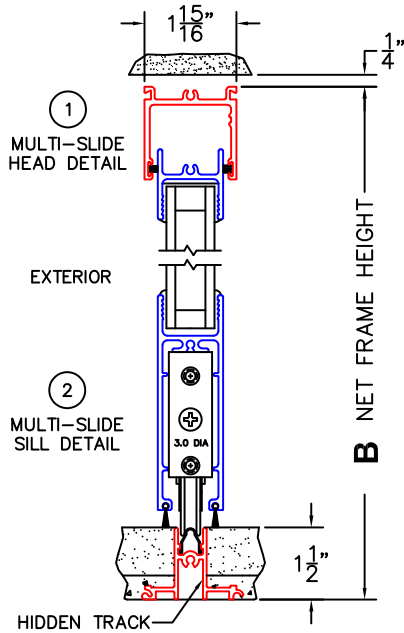

C(POCKET WIDTH)

D(NET FRAME WIDTH)

NOTES:

(USE RULER TO SCALE DIMENSIONS IN INCHES)

SCALE: 1/4

XP DOOR SHOWN

3 LOCK JAMB

4 POCKET INTERLOCKER

5 POCKET JAMB

*CAUTION: WHEN CONSTRUCTING POCKET
NOTE THAT DAYLIGHT WIDTH DOES NOT
INCLUDE 1" SET BACK FOR POST INTERLOCKER.