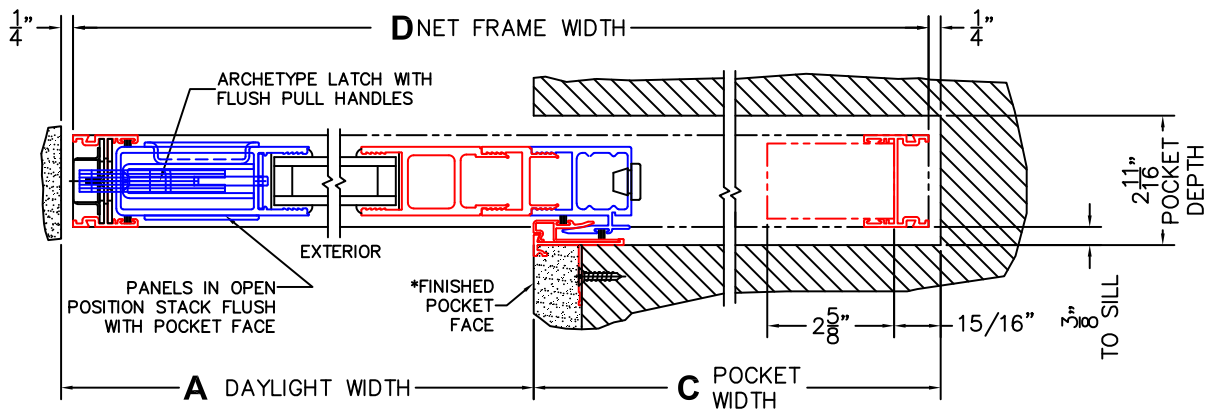

C(POCKET WIDTH)

D(NET FRAME WIDTH)

NOTES:

(USE RULER TO SCALE DIMENSIONS IN INCHES)

SCALE: 1/4

XP DOOR SHOWN

3 LOCK JAMB

4 POCKET INTERLOCKER

5 POCKET JAMB

*CAUTION: WHEN CONSTRUCTING POCKET
NOTE THAT DAYLIGHT WIDTH DOES NOT
INCLUDE 1" SET BACK FOR POST INTERLOCKER.