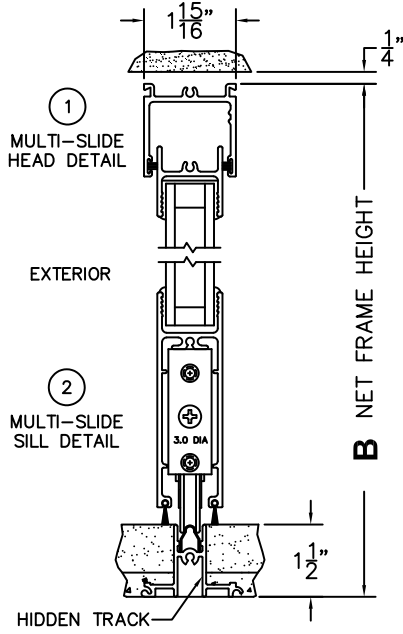

C(POCKET WIDTH)

D(NET FRAME WIDTH)

NOTES:

(USE RULER TO SCALE DIMENSIONS IN INCHES)

SCALE: 1/4

*CAUTION: WHEN CONSTRUCTING POCKET
NOTE THAT DAYLIGHT WIDTH DOES NOT
INCLUDE 1" SET BACK FOR POST INTERLOCKER.