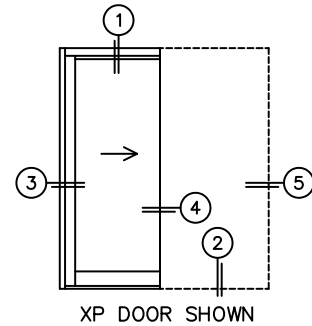

C(POCKET WIDTH)

D(NET FRAME WIDTH)

NOTES:

(USE RULER TO SCALE DIMENSIONS IN INCHES)

SCALE: 1/4

*CAUTION: WHEN CONSTRUCTING POCKET
NOTE THAT DAYLIGHT WIDTH DOES NOT
INCLUDE 1" SET BACK FOR POST INTERLOCKER.