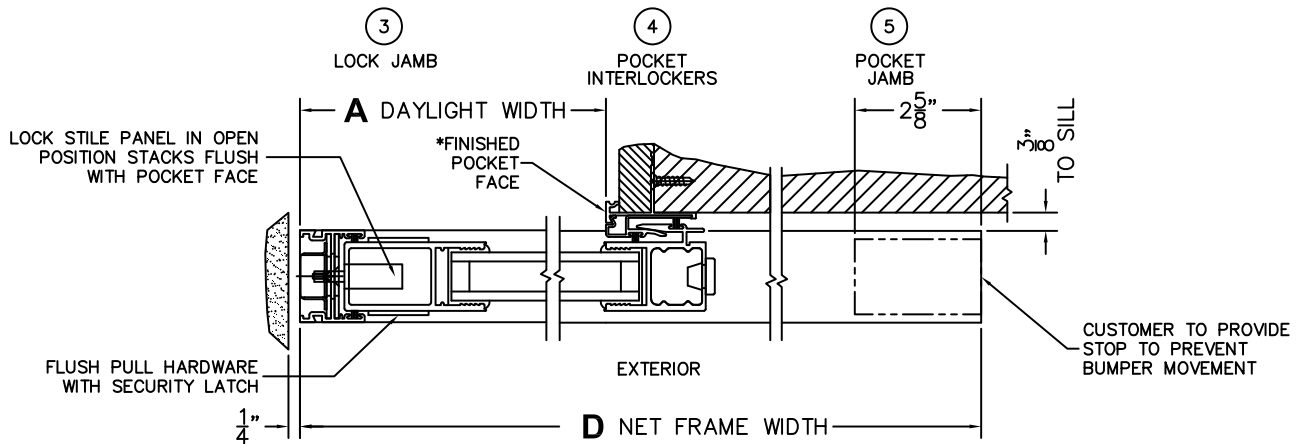

C(POCKET WIDTH)

D(NET FRAME WIDTH)

NOTES:

(USE RULER TO SCALE DIMENSIONS IN INCHES)

SCALE: 1/4

*CAUTION: WHEN CONSTRUCTING POCKET
NOTE THAT DAYLIGHT WIDTH DOES NOT
INCLUDE 1" SET BACK FOR POST INTERLOCKER.