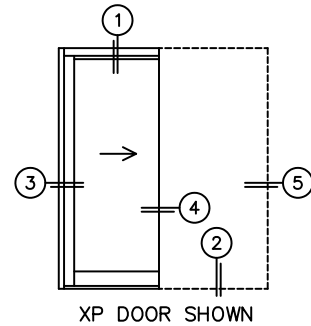

C(POCKET WIDTH)

D(NET FRAME WIDTH)

NOTES:

(USE RULER TO SCALE DIMENSIONS IN INCHES)

SCALE: 1/4

*CAUTION: WHEN CONSTRUCTING POCKET NOTE THAT DAYLIGHT WIDTH DOES NOT INCLUDE 1" SET BACK FOR POST INTERLOCKER.