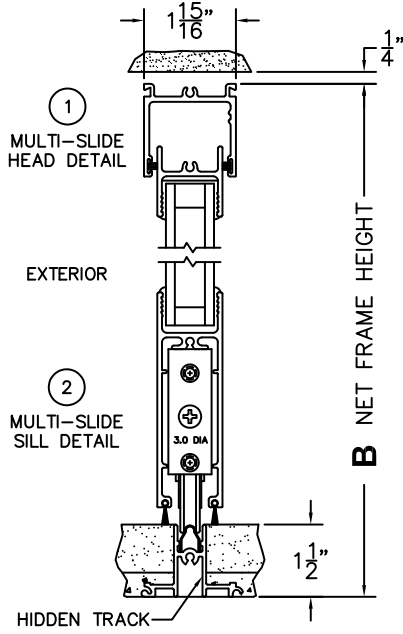

C(POCKET WIDTH)

D(NET FRAME WIDTH)

NOTES:

(USE RULER TO SCALE DIMENSIONS IN INCHES)

SCALE: 1/4

*CAUTION: WHEN CONSTRUCTING POCKET NOTE THAT DAYLIGHT WIDTH DOES NOT INCLUDE 1" SET BACK FOR POST INTERLOCKER.