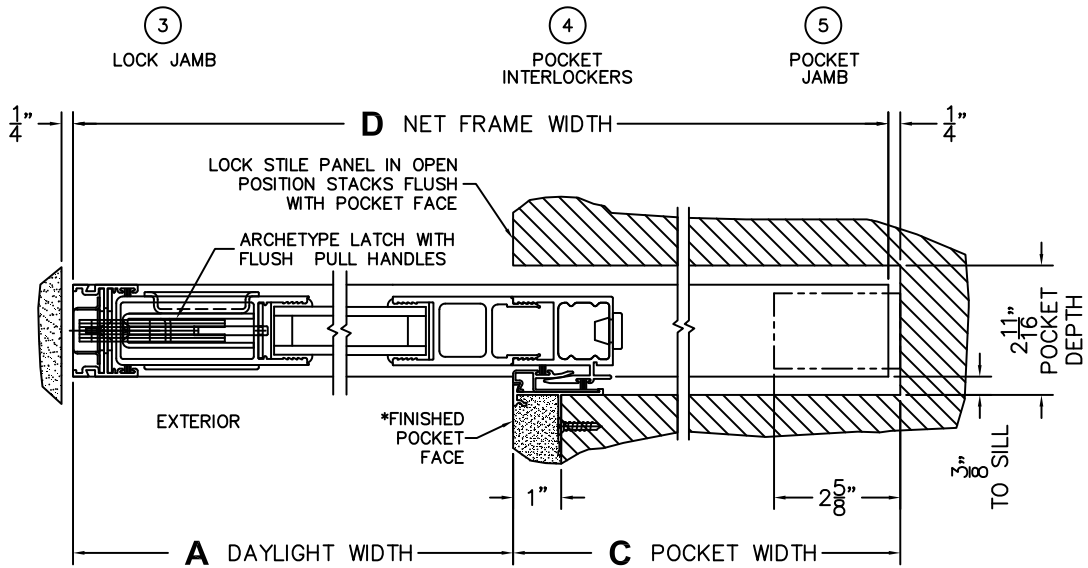

C(POCKET WIDTH)

D(NET FRAME WIDTH)

NOTES:

(USE RULER TO SCALE DIMENSIONS IN INCHES)

SCALE: 1/4

*CAUTION: WHEN CONSTRUCTING POCKET NOTE THAT DAYLIGHT WIDTH DOES NOT INCLUDE 1" SET BACK FOR POST INTERLOCKER.