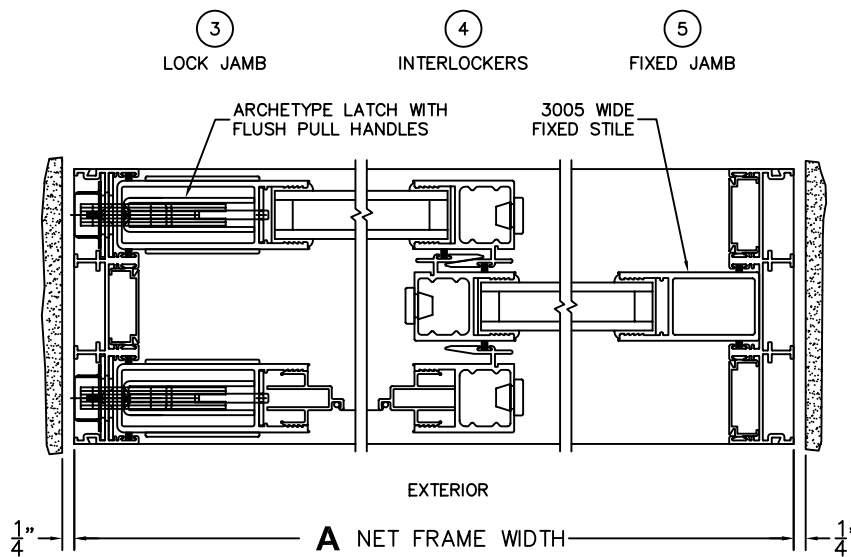

SCALE: 1/4

FLEETWOOD
WINDOWS & DOORS
FleetwoodUSA.com

NORWOOD 3050

XO STANDARD CONFIGURATION
HIDDEN TRACK WITH SCREENS

ORDER NO.:

ITEM NO.:

SCALE: 1/4

NON-FLUSH STACK (EQUAL GLASS): PANELS IN OPEN POSITION