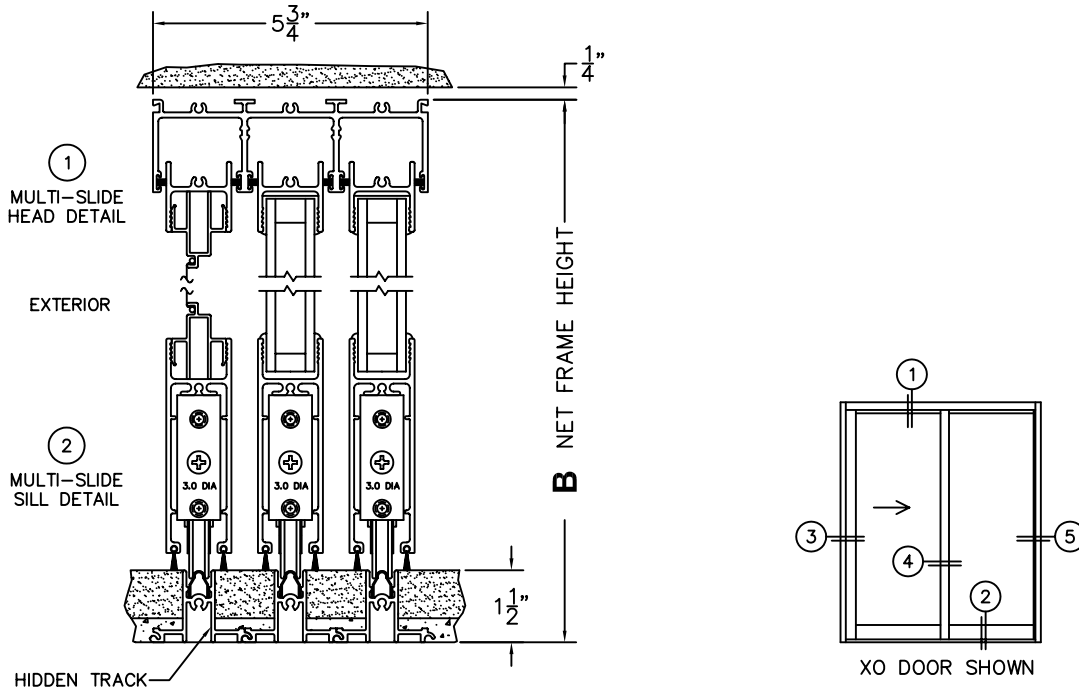

SCALE: 1/4

FLEETWOOD
WINDOWS & DOORS
FleetwoodUSA.com

NORWOOD 3050

XO STANDARD CONFIGURATION
HIDDEN TRACK WITH SCREENS

ORDER NO.:

ITEM NO.:

SCALE: 1/4

NON-FLUSH STACK (EQUAL GLASS): PANELS IN OPEN POSITION