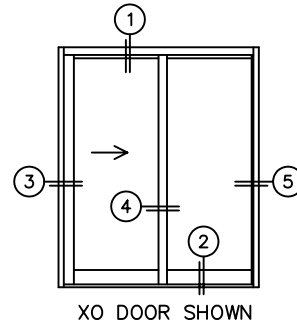

FLEETWOOD
WINDOWS & DOORS
FleetwoodUSA.com

NORWOOD 3050
XO CUSTOM CONFIGURATION
HIDDEN TRACK WITH SCREENS

ORDER NO.:

ITEM NO.:

SCALE: 1/4

REQUIRED DEALER INFO.

A (NET FRAME WIDTH)

B (NET FRAME HEIGHT)

NOTES:

③ LOCK JAMB ④ INTERLOCKERS ⑤ FIXED JAMB

FLEETWOOD
WINDOWS & DOORS
FleetwoodUSA.com

NORWOOD 3050
XO CUSTOM CONFIGURATION
HIDDEN TRACK WITH SCREENS

ORDER NO.:

ITEM NO.:

SCALE: 1/4

FLUSH STACK: PANELS IN OPEN POSITION