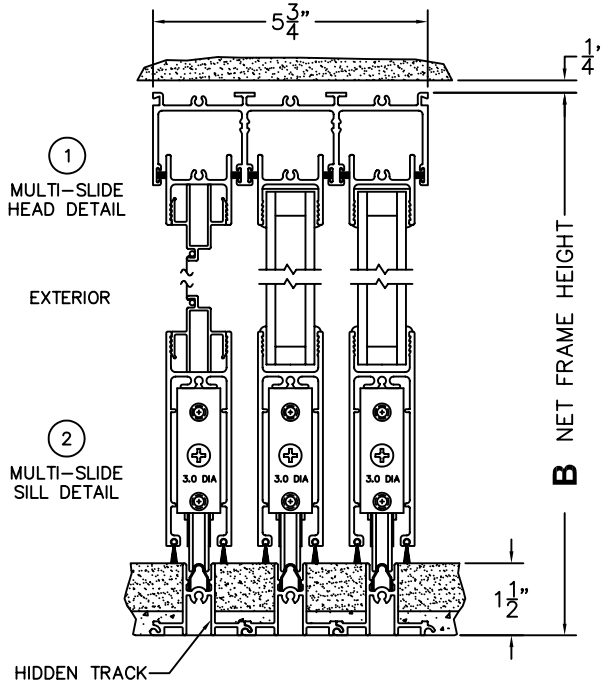

FLEETWOOD
WINDOWS & DOORS
FleetwoodUSA.com

NORWOOD 3050
XO CUSTOM CONFIGURATION
HIDDEN TRACK WITH SCREENS

ORDER NO.:

ITEM NO.:

SCALE: 1/4

REQUIRED DEALER INFO.

A (NET FRAME WIDTH)

B (NET FRAME HEIGHT)

NOTES:

③ LOCK JAMB ④ INTERLOCKERS ⑤ FIXED JAMB

FLEETWOOD
WINDOWS & DOORS
FleetwoodUSA.com

NORWOOD 3050
XO CUSTOM CONFIGURATION
HIDDEN TRACK WITH SCREENS

ORDER NO.:

ITEM NO.:

SCALE: 1/4

FLUSH STACK: PANELS IN OPEN POSITION