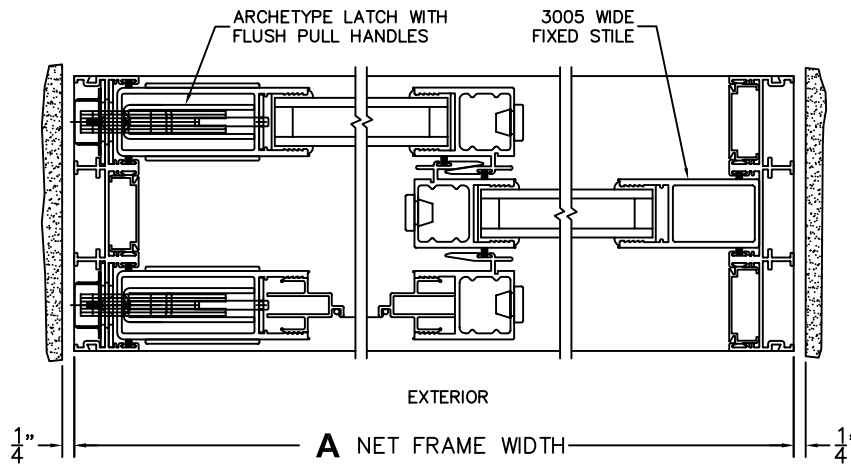

FLEETWOOD
WINDOWS & DOORS
FleetwoodUSA.com

NORWOOD 3050
XO CUSTOM CONFIGURATION
HIDDEN TRACK WITH SCREENS

ORDER NO.:

ITEM NO.:

SCALE: 1/4

REQUIRED DEALER INFO.

A (NET FRAME WIDTH)

B (NET FRAME HEIGHT)

NOTES:

③ LOCK JAMB ④ INTERLOCKERS ⑤ FIXED JAMB

FLEETWOOD
WINDOWS & DOORS
FleetwoodUSA.com

NORWOOD 3050
XO CUSTOM CONFIGURATION
HIDDEN TRACK WITH SCREENS

ORDER NO.:

ITEM NO.:

SCALE: 1/4

FLUSH STACK: PANELS IN OPEN POSITION